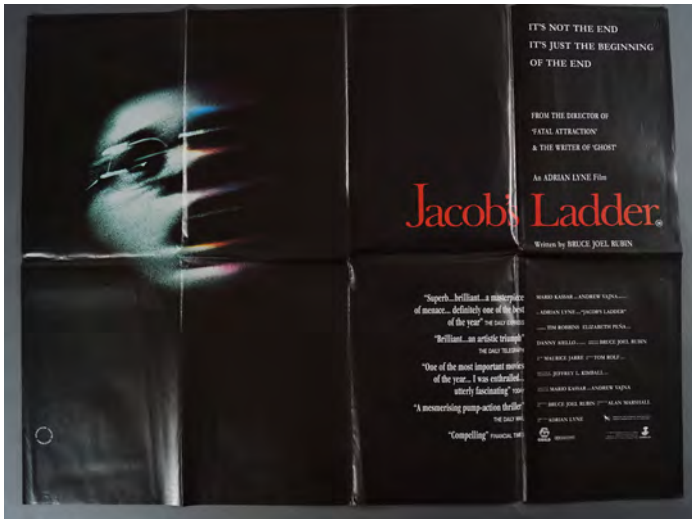

966
JACOB'S LADDER
1990 Quad poster, double sided,
folded. Starring Tim Robbins, Elizabeth
Peña, Danny Aiello
76.2 x 101.6 cm.

€100 - 150