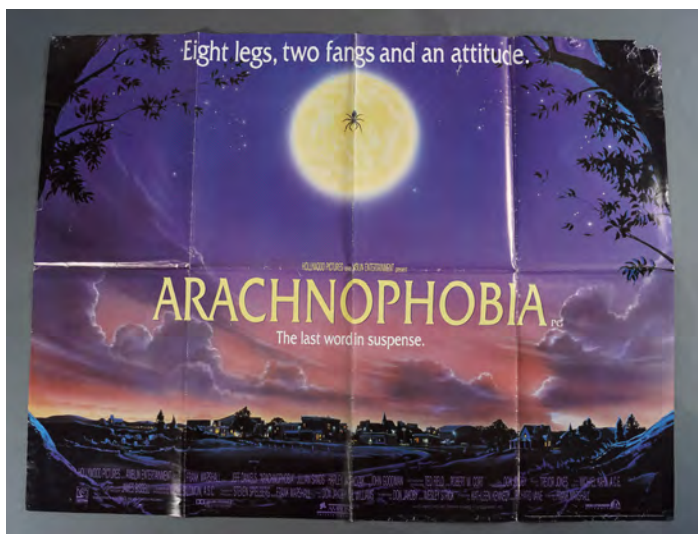

907

ARACHNOPHOBIA

1990 Quad poster, double sided and folded. Top right hand corner missing. Starring Jeff Daniels, Julian Sands, John Goodman
76.2 x 101.6 cm.

€150 - 180