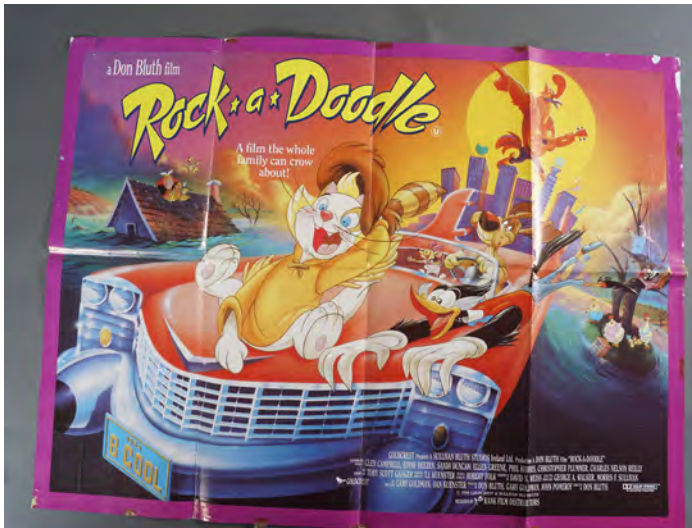

897

ROCK-A-DOODLE

1991 Quad poster, folded. Dir: Don Bluth, Phil Harris, Glen Campbell, Eddie Deezen, car
76.2 x 101.6 cm.

€140 - 180