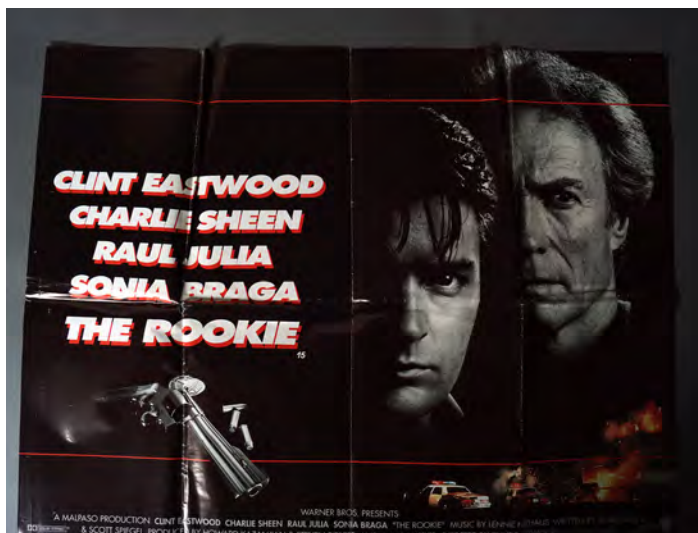

1990 Quad poster, folded. Starring Meryl Streep, Shirley MacLaine, novel by Carrie Fisher 76.2 x 101.6 cm.

€250 - 350

906

THE ROOKIE

1990 Quad poster, folded. Director: Clint Eastwood Writers: Boaz Yakin, Scott Spiegel Stars: Clint Eastwood, Charlie Sheen. Couple of puncture holes
76.2 x 101.6 cm.