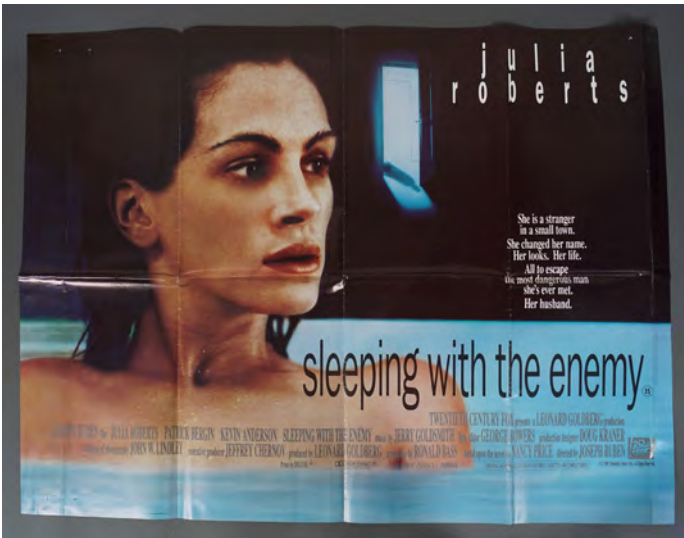

€140 - 180

793

SLEEPING WITH THE ENEMY

Julia Roberts, original quad poster,
 single sided, together with a 20 x 13.5
 poster
 76.2 x 101.6 cm.

€250 - 350

794

SCROOGED

Billy Murray
 76.2 x 101.6 cm.