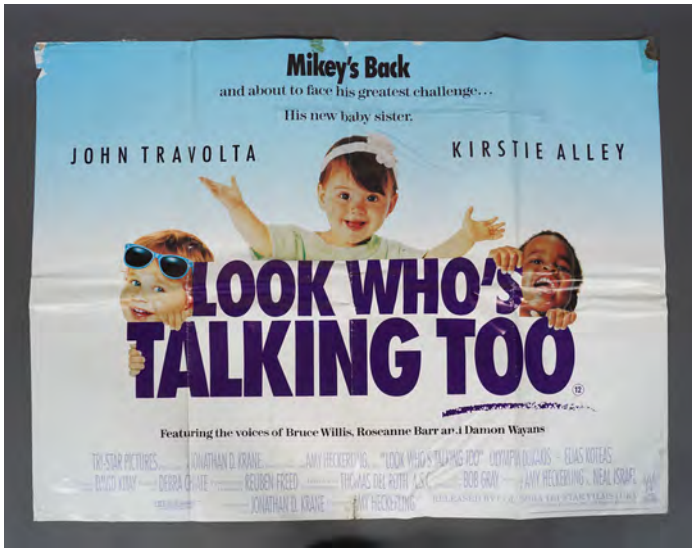

€200 - 300

1014

LOOK WHO'S TALKING TOO

John Travolta, Kirstie Alley, Bruce Willis (voice). 1991 quad poster, with Drop Dead Fred advertising poster taped to back
76.2 x 101.6 cm.

€150 - 250

1015

HOME ALONE

1990 quad poster, has been written on the reverse. Damage to the right hand outer side
76.2 x 101.6 cm.