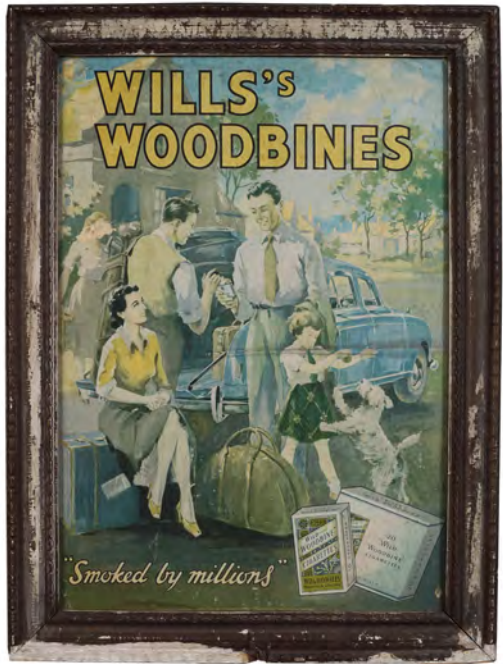

319
WILLS'S WOODBINE SIGN
Smoked By Millions', circa 1965. Original poster.
50 x 35 cm.

€100 - 150