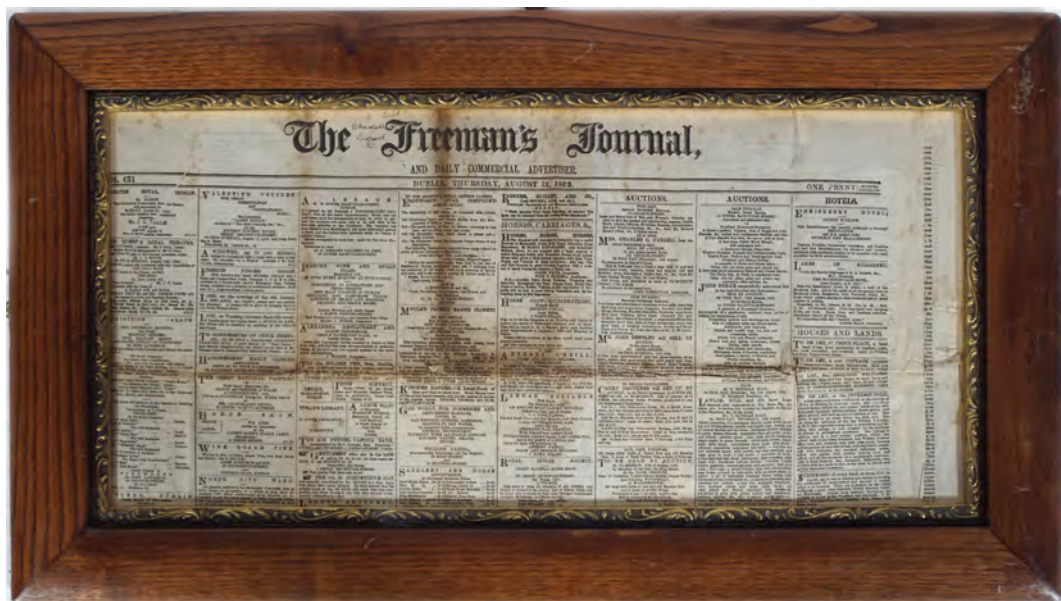

€200 - 300

62
COLMAN'S MUSTARD ORIGINAL POSTER

Only Gold' Paris 1878 Medal. The personal decoration of The Cross of the Legion of Honour Paris 1878, poster, framed
 50 x 32 cm.

€500 - 800

63
JOHN JAMESON WHISKEY DOUBLE SIDED POSTER
 Made From Irish Grown Barley', a double-sided poster enclosed in original John Jameson & Son Ltd. patent applied for frame.
 23 x 43 cm.

€200 - 300

64
SPRATT'S MEAT ORIGINAL POSTER
 Meat in its Own Gravy', poster laid on cardboard
 47 x 36 cm.

€50 - 80

65
MANSION POLISH ORIGINAL VINTAGE POSTER
 Not Too Much Polish, But a Little Mansion Goes a Long Way on Floors Lino & Furniture' poster laid on cardboard
 75 x 50 cm.

€200 - 300

66
**JOHN JAMESON WHISKEY
 ORIGINAL POSTER**
 In original John Jameson & Son Ltd. frame
 69 x 47 cm.

€80 - 120

67
**THE FREEMAN'S JOURNAL FRAMED
 NEWSPAPER**

Aug 12 1869
 26 x 55 cm.

€100 - 150

68
**NO WEAR NO TEAR NO CARE
LIFEBUOY SOAP ORIGINAL POSTER**
Original poster on metal panel, framed
38 x 147 cm.