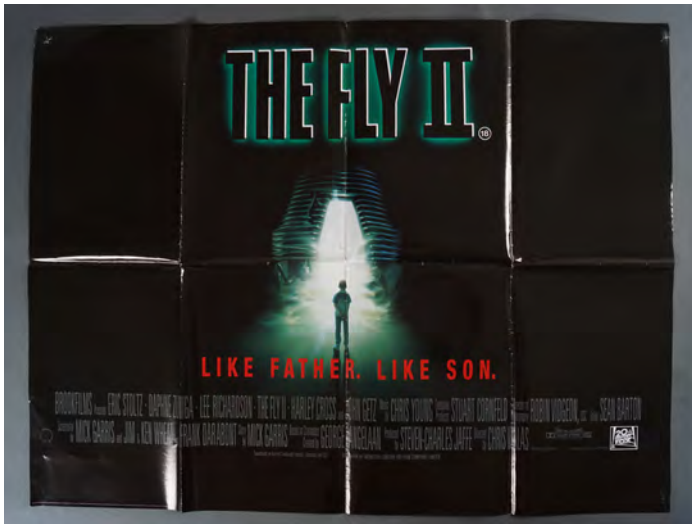

€200 - 300

878
DEAD CALM
 1989 Quad poster. Starring Nicole Kidman, Sam Neill, Bally Zane. Single sided
 76.2 x 101.6 cm.

€150 - 250

879

FLY II

1989 Quad poster. Stars: Eric Stoltz, Daphne Zuniga and Lee Richardson, Single sided 76.2 x 101.6 cm.