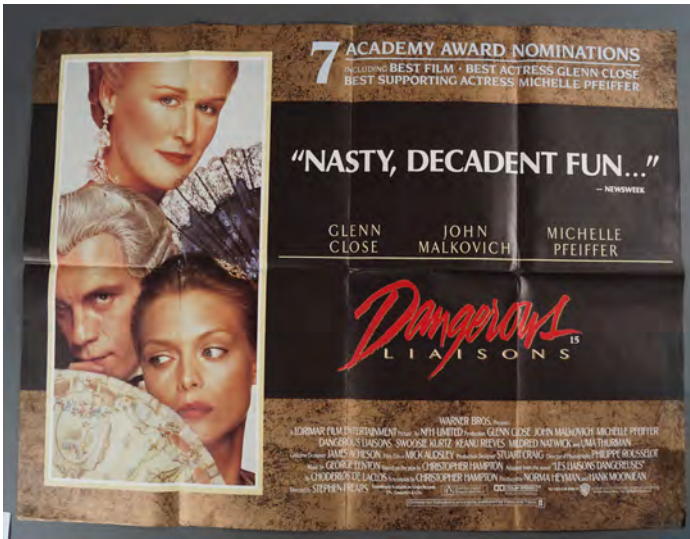

861

DANGEROUS LIAISONS

1988 Quad poster. Glenn Close, Michelle Pfeiffer, John Malkovich, DIR: Stephen Frears, Single sided 76.2 x 101.6 cm.

€200 - 300