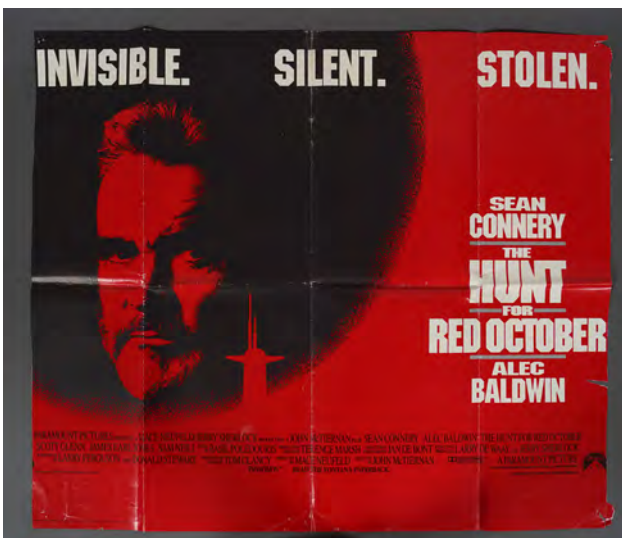

761
THE HUNT FOR RED OCTOBER
This double-sided folded condition film poster features Sean Connery. Has been altered
87.63 x 76.2 cm.

€250 - 350