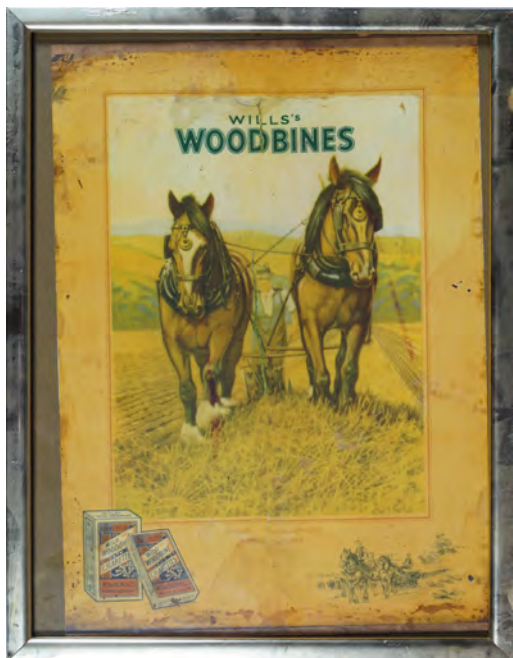

245
WILLS'S WOODBINES ORIGINAL POSTER

Irish Industries Series: Agriculture, in later frame
44 x 32 cm.

€80 - 120