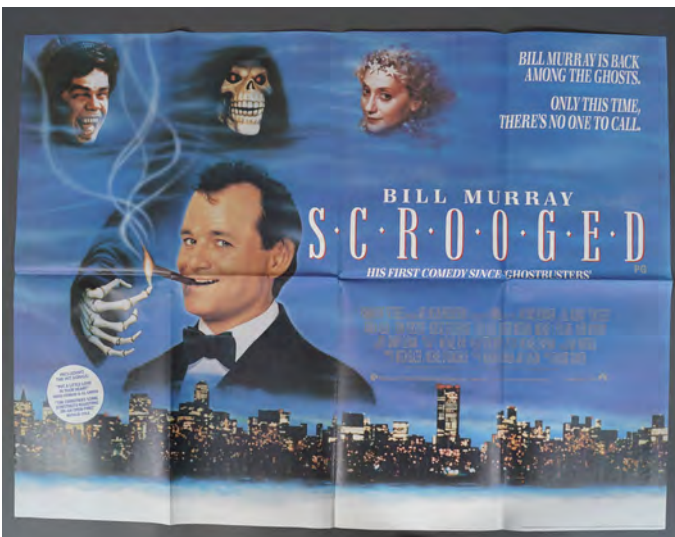

€140 - 180

793

SLEEPING WITH THE ENEMY

Julia Roberts, original quad poster,
 single sided, together with a 20 x 13.5
 poster
 76.2 x 101.6 cm.

€250 - 350

794

SCROOGED

Billy Murray
 76.2 x 101.6 cm.