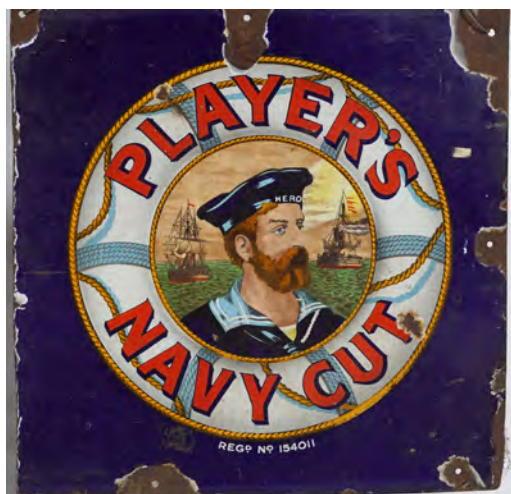

€80 - 120

34
**PLAYER'S PLEASE ORIGINAL
 ADVERTISING MIRROR**

Framed
 27 x 23 cm.

€100 - 150

35
**SHAW'S LIMERICK BACON & HAMS
 ORIGINAL POSTER**

A Breakfast Luxury, Delicious. Delicate. Digestible.'
 Poster framed.
 74 x 50 cm.

Enamelled advertising sign
 47 x 70 cm.

€200 - 300

39
PLAYER'S NAVY CUT ORIGINAL SIGN

Enamelled sign
 46 x 46 cm.

€150 - 250

40
**GUINNESS IS GOOD FOR YOU
 ORIGINAL POSTER**

Framed poster
 65 x 48 cm.

€200 - 300