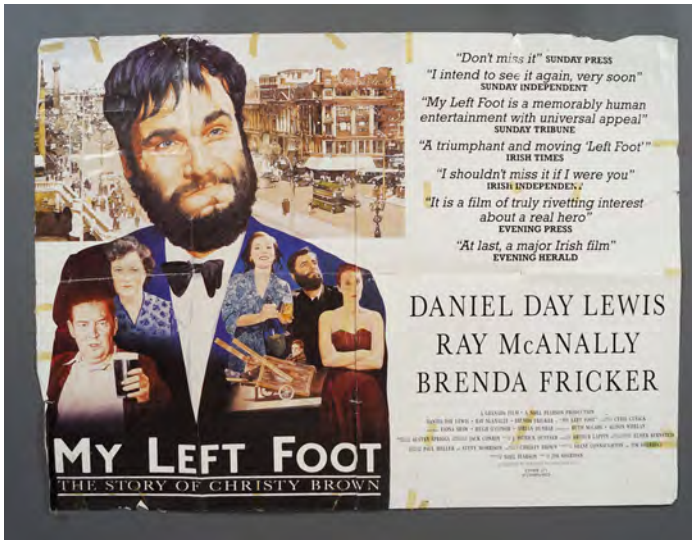

837

MY LEFT FOOT

Original Irish Quad poster 1989.
Starring Daniel Day Lewis, Ray McAnally, Brenda Fricker. Single sided.
Some wear and a few small tears
76.2 x 101.6 cm.

€150 - 250