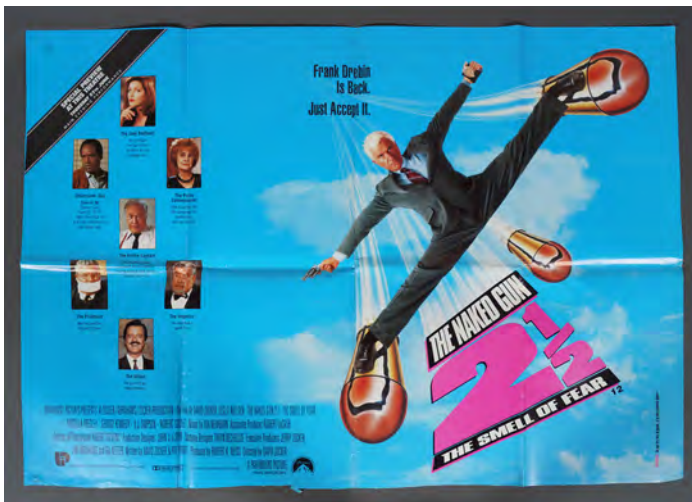

€100 - 150

1008
THELMA & LOUISE
 Double sided theatre poster, small tear
 to upper right hand side
 68.58 x 99.06 cm.

€80 - 120

1009
NAKED GUN 2 1/2
 Leslie Nielsen and Priscilla Presley
 (double sided), 1991
 76.2 x 101.6 cm.