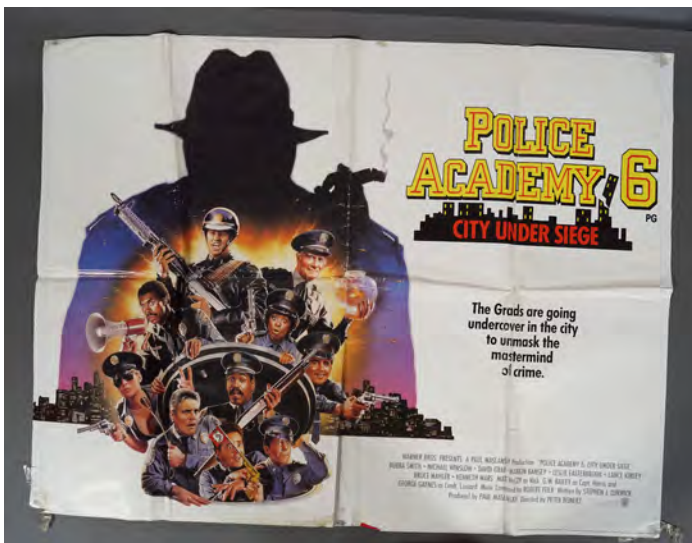

€80 - 120

769

I LOVE YOU TO DEATH

Stars Kevin Kline, Tracey Ullman, Joan Plowright, UK Quad poster, single sided 1990
76.2 x 101.6 cm.

€140 - 180

770

POLICE ACADEMY 6

with two Al Pacino 'Sea of love' posters taped to back, 1989
76.2 x 101.6 cm.