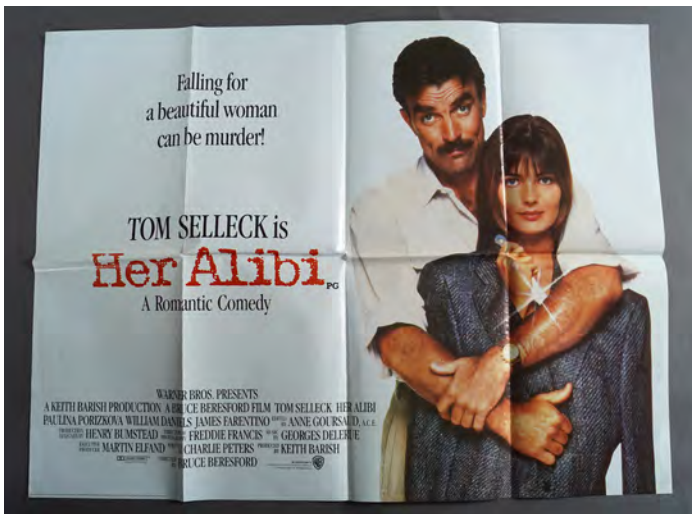

€150 - 250

855

REVENGE

1990 Quad poster. Dir. Tony Scott, starring Kevin Costner, Anthony Quinn, Madeleine Stowe 76.2 x 101.6 cm.

€100 - 150

856

HER ALIBI

1989 Quad poster. Starring Tom Selleck, Paulina Porizkova, William Daniels. Single sided 76.2 x 101.6 cm.