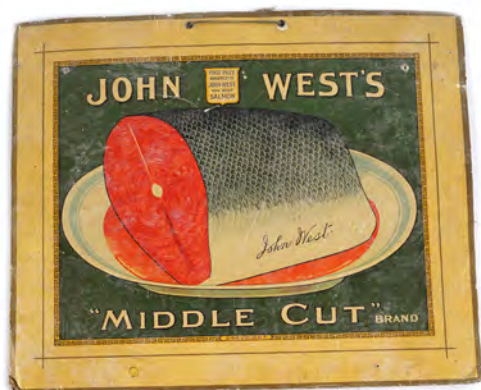

404

2 ORIGINAL VINTAGE POSTERS

John West's Middle Cut' First Prize Awarded To John West For Salmon (poster laid on card); 'John West's Middle cut Salmon Plentiful Here. Take Some Home With You' (poster laid on card)

30 x 307 cm.

€250 - 350