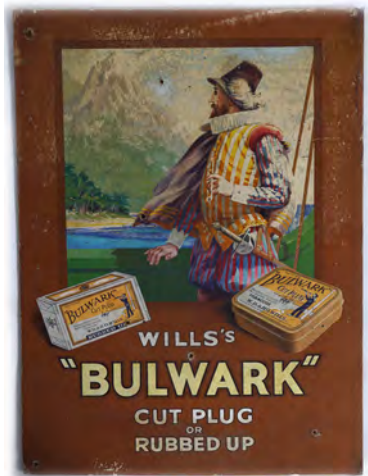

441
WILL'S BULWARK CUT PLUG ORIGINAL VINTAGE POSTER

Cut Plug Or Rubbed Up', free standing poster laid on cardboard
44 x 33 cm.

€150 - 250