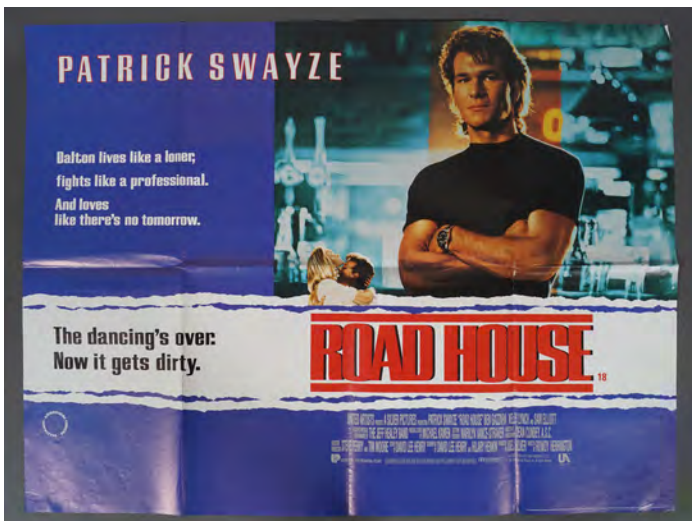

776
ROAD HOUSE
Patrick Swayze, Kelly Lynch, Sam Elliott, Quad poster 1989, single sided 76.2 x 101.6 cm.

€140 - 180