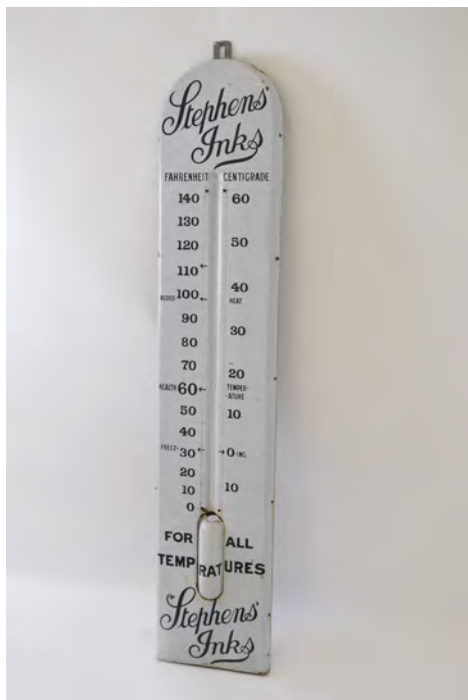

677
STEPHENS INK BAROMETER ENAMELLED ADVERTISING SIGN

Stephens Ink Barometer. Enamelled advertising sign.
158 x 33 cm.

€800 - 1,200