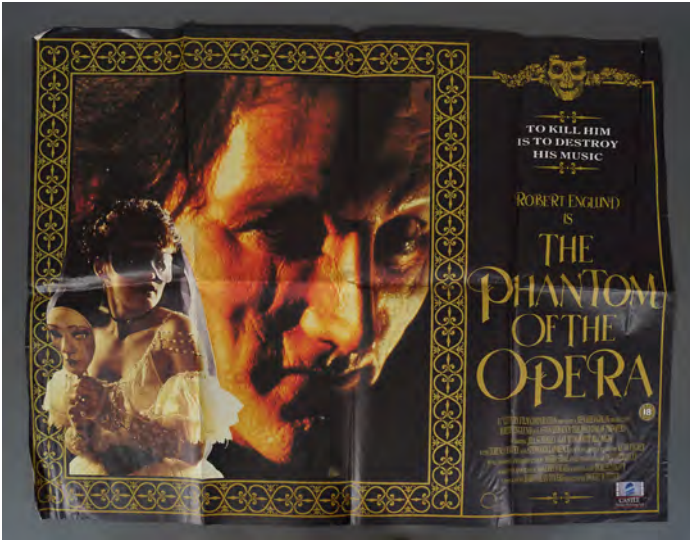

771
THE PHANTOM OF THE OPERA

Robert Englund of 'Nightmare on Elm Street' fame plays the part of the phantom of the Opera in this British Quad film poster. 1989. Some extra creasing on right hand side and water damage to back (not visible to front) 76.2 x 101.6 cm.

€140 - 180