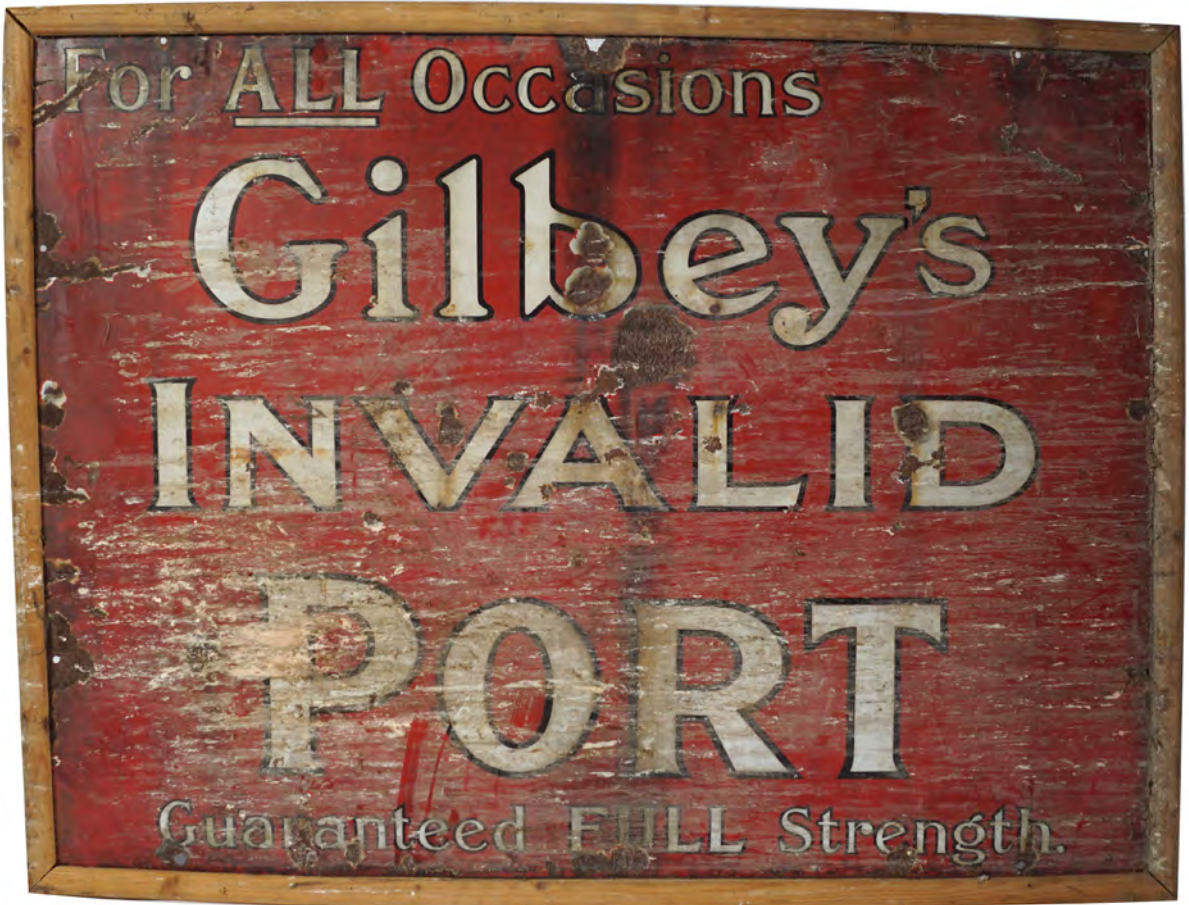

200

GILBEY'S INVALID PORT ORIGINAL SIGN

For all Occasions, Guaranteed Full Strength', enamelled sign
94 x 120 cm.

€300 - 500