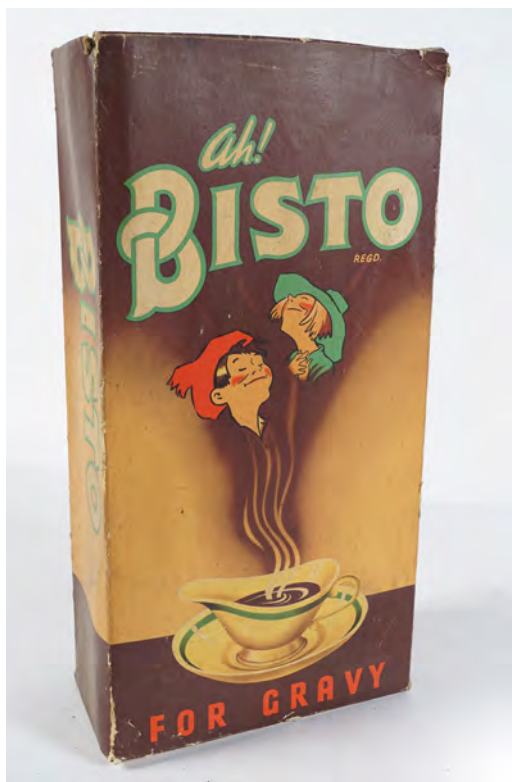

400
LARGE BISTO DISPLAY BOX
Ah! Bisto', made of card
45 cm. high; 22 cm. wide; 12 cm. deep

€400 - 600