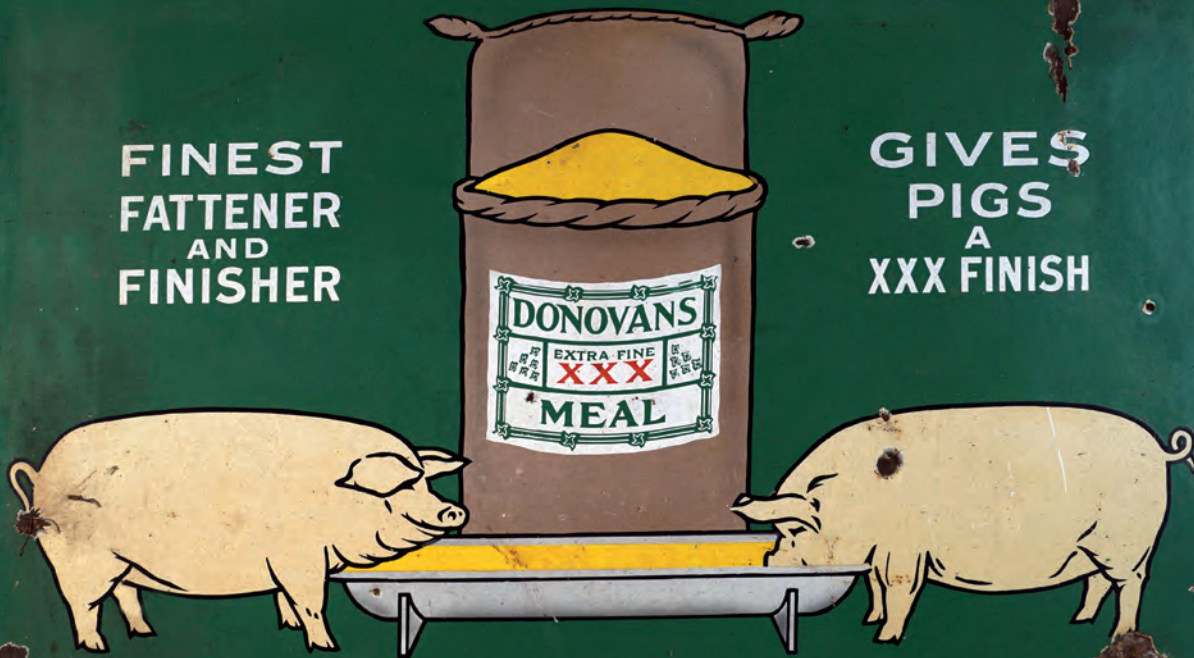

VINTAGE ADVERTISING & PRINTED EPHEMERA

PRIVATE COLLECTION OF 600+ ORIGINAL ITEMS

AUCTION:10 – 11 JUNE

DONOVANS MEAL

FINEST
FATTENER
AND
FINISHER

GIVES
PIGS
A
XXX FINISH

PIGS IN 'CLOVER'

JOHN DONOVAN & SONS LTD TRALEE, EST. 1795