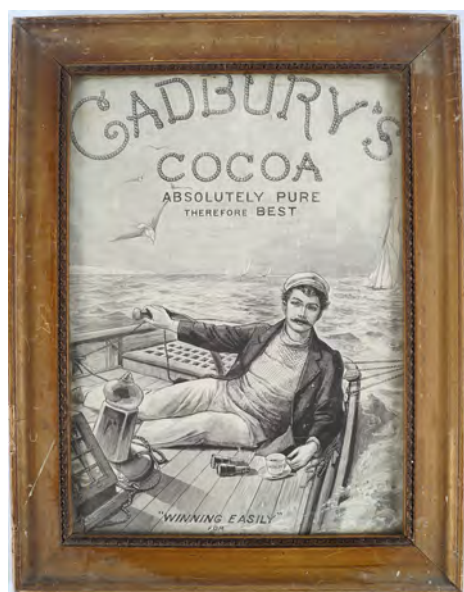

€1,500 - 2,500

171
JOHN JAMESON ORIGINAL SIGN
 Three Star, Dublin Whiskey', enamelled sign
 102 x 138 cm.

€300 - 500

172
GUINNESS IS GOOD FOR YOU ORIGINAL POSTER

Poster in original frame
 66 x 52 cm.

€200 - 300

173
CADBURY'S COCOA ORIGINAL PRINT POSTER

Absolutely Pure Therefore Best, Winning Easily' Monochrome poster framed
 31 x 22 cm.

€140 - 180

174
POWER'S WHISKEY ADVERTISING SIGN

Original aluminium advertising sign with raised lettering
 62 x 139 cm.