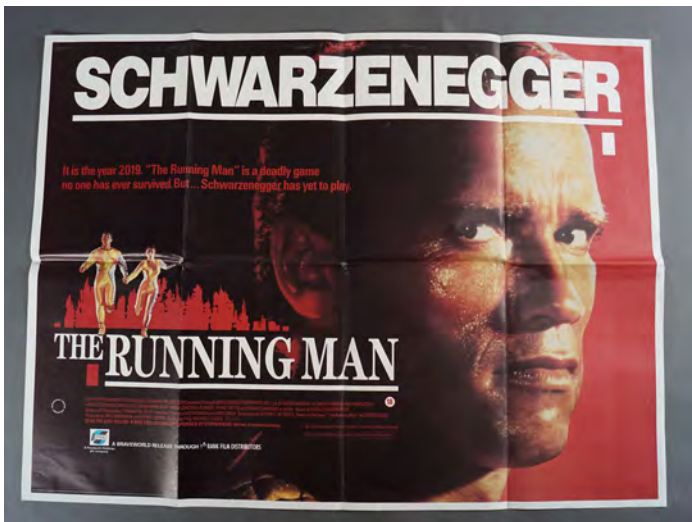

916

THE RUNNING MAN

1987 Quad poster, single sided and folded. Starring Arnold Schwarzenegger and Maria Conchita 76.2 x 101.6 cm.

€140 - 180