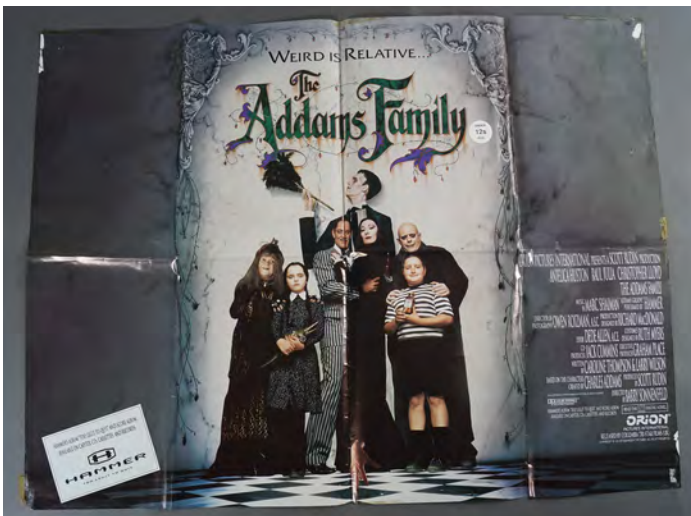

954

THE ADDAMS FAMILY

1991 Quad poster, double sided, folded. Some sellotape and blu tack damage. Starring Anjelica Huston, Raul Jilia, Christopher Lloyd, Christina Ricci, costumes by Ruth Myers
76.2 x 101.6 cm.

€100 - 150