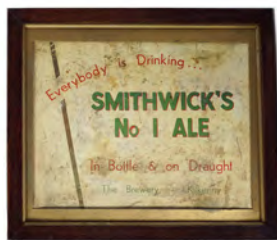

550
2 ORIGINAL VINTAGE POSTERS
Beer at its Best, Smithwicks No. 1 Ale', print on metal panels; 'Everybody is Drinking Smithwicks No. 1 Ale', The Brewery - Kilkenny, poster framed
50 x 35 cm.; 28 x 36 cm.

€50 - 80