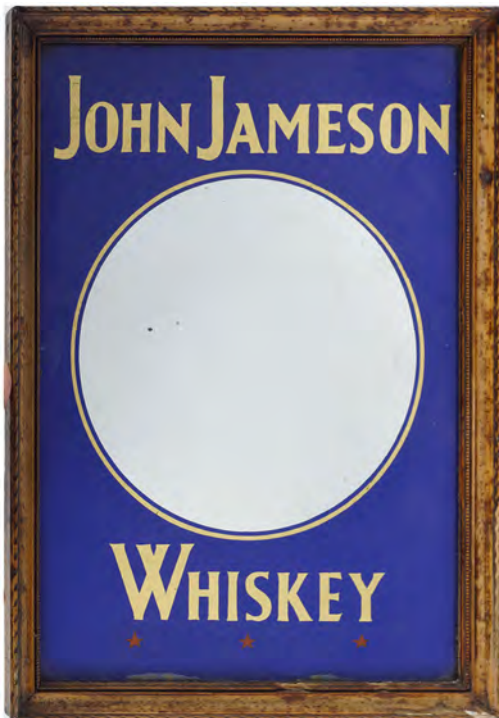

€150 - 250

90

KIRKER GREER & CO'S ORIGINAL PUB MIRROR

Old Irish Whisky', Belfast, printed by W.W. Cleland, Belfast, framed
50 x 70 cm.

€800 - 1,200

reer & Co's

H WHISKY

FAST

91
HEARNE & CO WATERFORD LTD. SIGN
Furniture Manufacturers Bargains in Bedsteads & Carpets'. Original enamelled sign
94 x 120 cm.

€100 - 150

92
SULLIVAN'S PALE ALES KILKENNY ORIGINAL POSTER
Poster, framed
35 x 47 cm.

€300 - 500

93
JOHN JAMESON WHISKEY ORIGINAL MIRROR
Gilded mirror with verre eglomise border, framed
37 x 27 cm.

€200 - 300

94
CORBETT'S SPECIAL LIQUEUR WHISKY ORIGINAL MIRROR
Vintage advertising mirror
18 x 23 cm.

€100 - 150

95
ORIGINAL VINTAGE POSTER
 George Masons Special Margarine - Fine Quality - 6 pence', poster laid on cardboard, framed
 52 x 38 cm.

€150 - 250

96
CORK DISTILLERIES CO. LTD WHISKY ORIGINAL POSTER
 Pure Pot Still' poster on metal, framed
 30 x 40 cm.