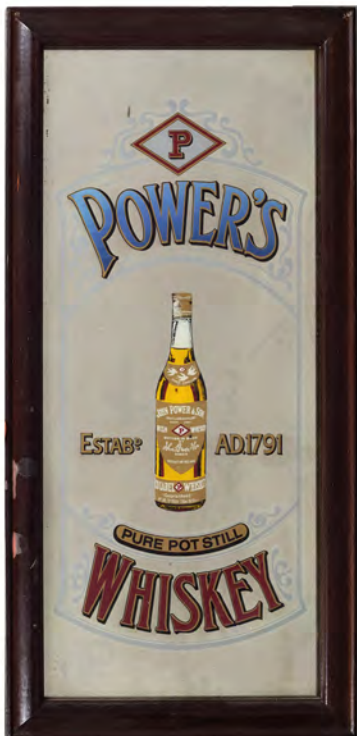

Céad bliain de Cuimneacáin
(100 YEARS OF MEMORIES)

LOT 435

702
MACANDLES PUB MIRROR
 Draught & Bottled, brewed in Ireland in original frame
 40 x 50 cm.
 €150 - 250

703
**WILL'S CHAMPION PLUG
 ADVERTISEMENT POSTER**
 Will's Champion plug advertisement poster
 52 x 38 cm.
 €150 - 200