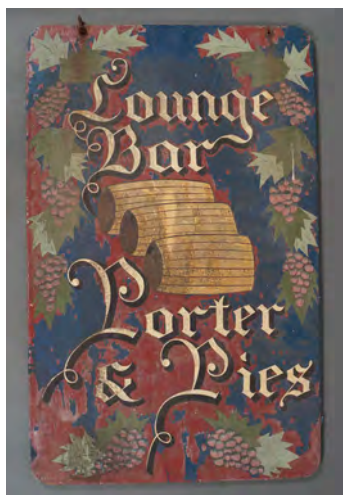

710
LOUNGE BAR PORTER & PIES SIGN
Painted double sided sign on wood
97 x 61 cm.

€150 - 250