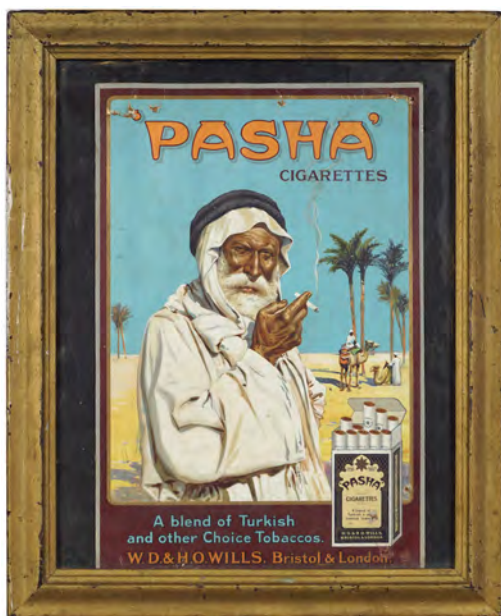

234

PASHA CIGARETTES ORIGINAL POSTER

Framed
39 x 32 cm.

€80 - 120