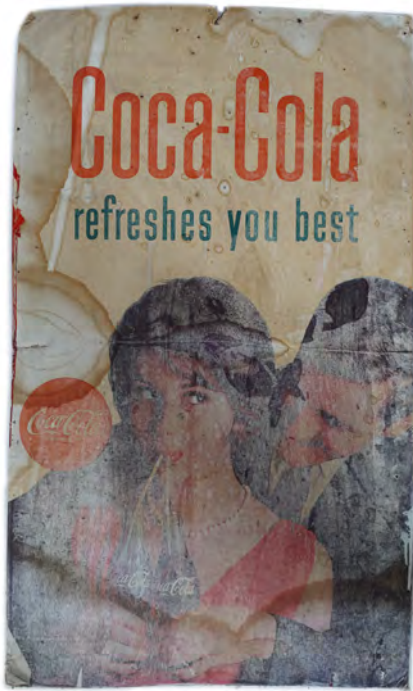

520
**HUDSON'S "THE BEST" SOAP
ORIGINAL POSTER**

Poster laid on cardboard
37 x 27 cm.

€150 - 250