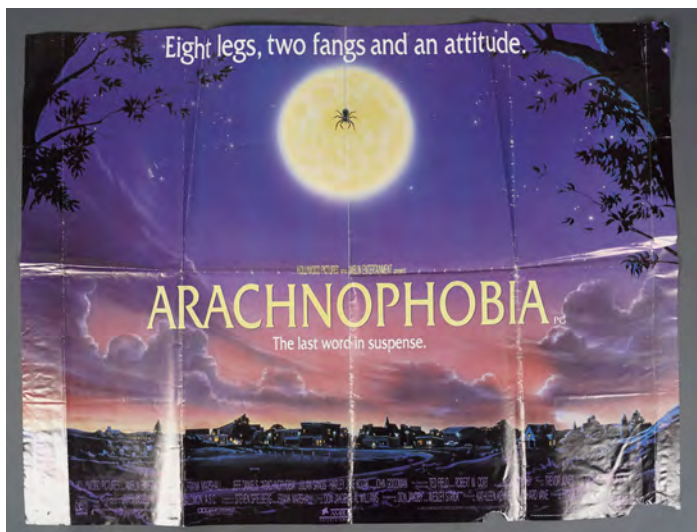

993

ARACHNOPHOBIA

Steven Spielberg directed, double-sided cinema used British quad poster. Starring Jeff Daniels, Julian Sands, John Goodman. Losses to the base, 1990
76.2 x 101.6 cm.

€140 - 180