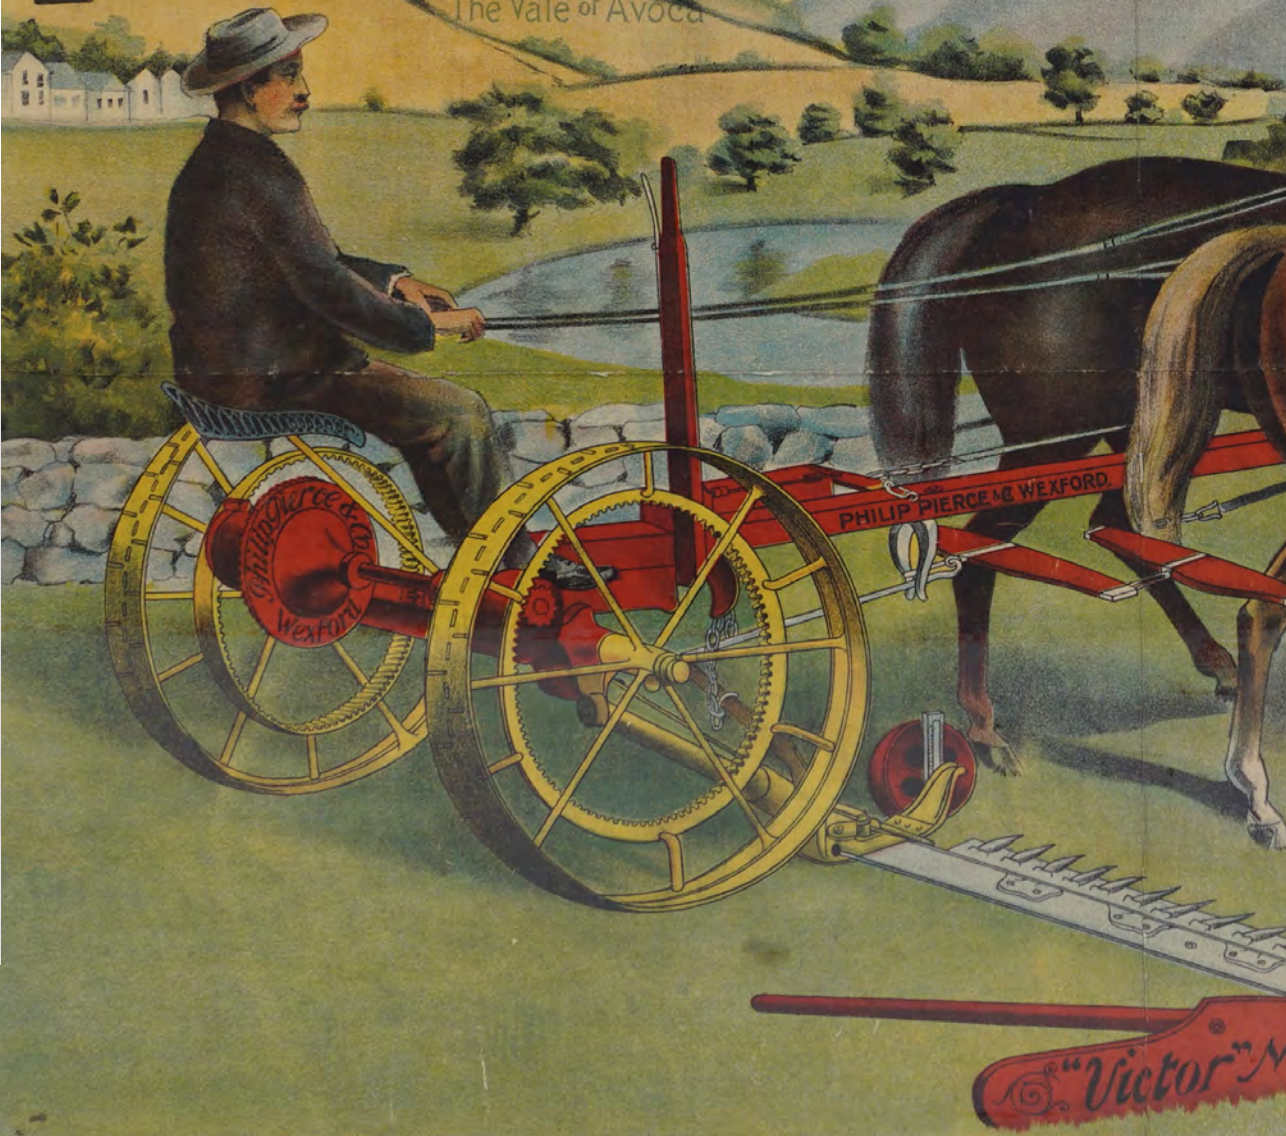

AT 59, RUE DE FLANDRE.
PARIS.

PHILIP PIERCE

The Vale of Avoca

LOT 170