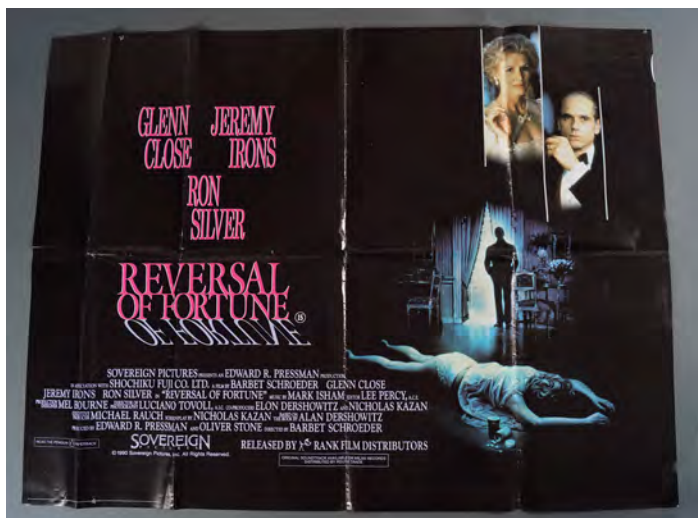

902
REVERSAL OF FORTUNE
1990 Quad poster, folded. Starring
Glenn Close, Jeremy Irons, Ron Silver,
Annabella Sciorra
76.2 x 101.6 cm.

€150 - 250