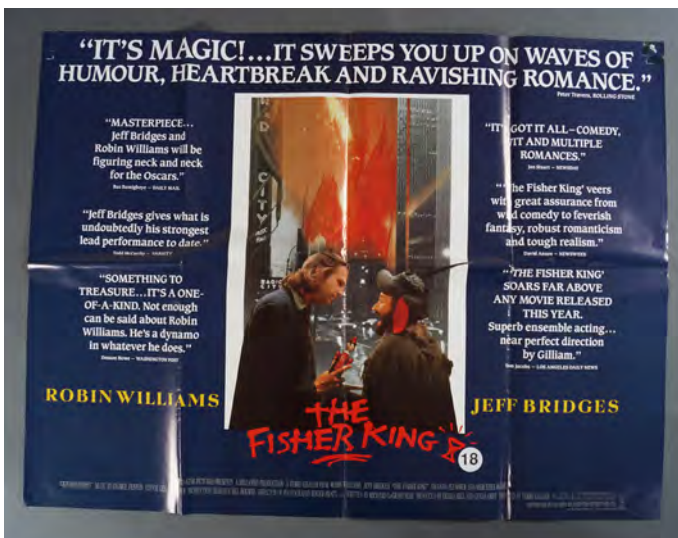

820
THE FISHER KING

1991 Quad Poster, dir. Terry Gilliam, Starring Robin Williams and Jeff Bridges. Double sided
76.2 x 101.6 cm.

€140 - 180