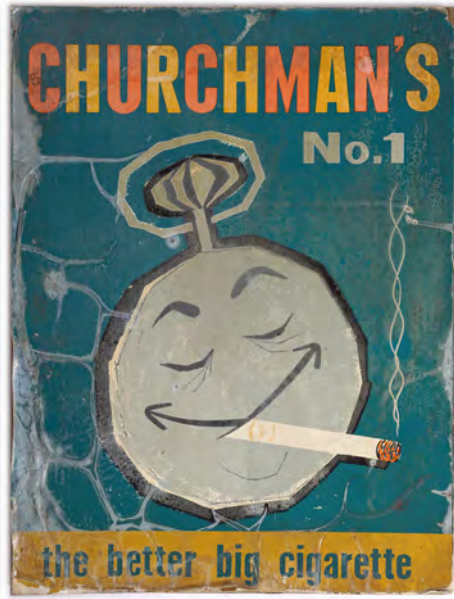

440
CHURCHMAN'S NO.1 ORIGINAL POSTER

The Better Big Cigarette' poster laid on card
45 x 34 cm.

€100 - 150