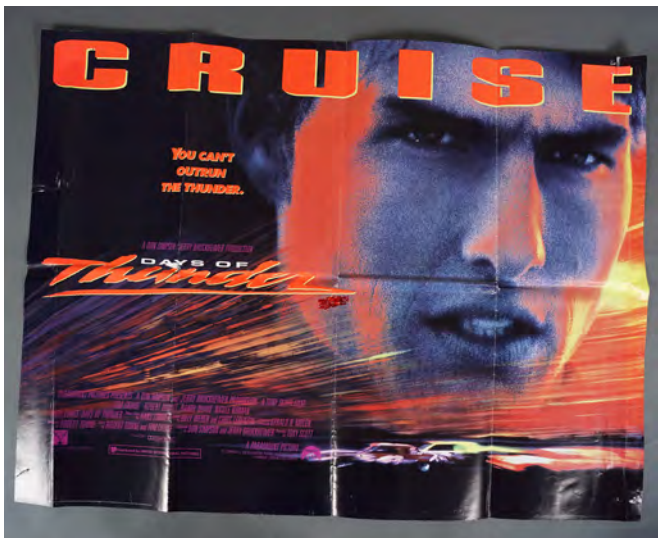

814
DAYS OF THUNDER

Tom Cruise, Robert Duvall, Nicole Kidman, Randy Quaid, 1990
quad poster, double sided
76.2 x 101.6 cm.

€150 - 250