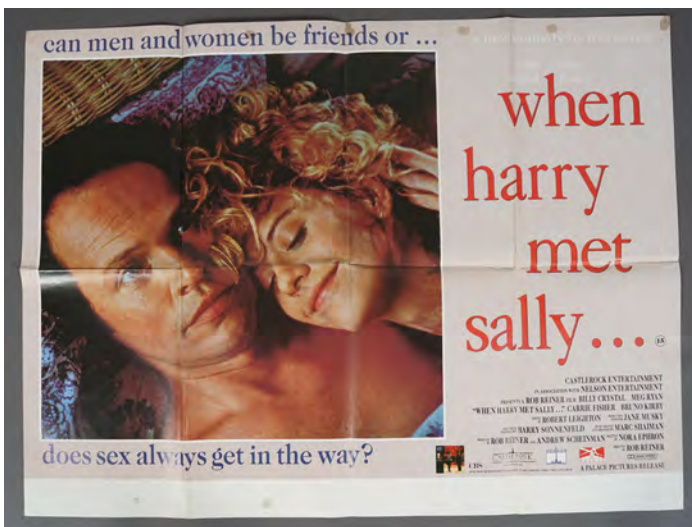

991

WHEN HARRY MET SALLY

Billy Crystal, Meg Ryan and Carrie Fisher (single sided) 76.2 x 101.6 cm.

€100 - 150