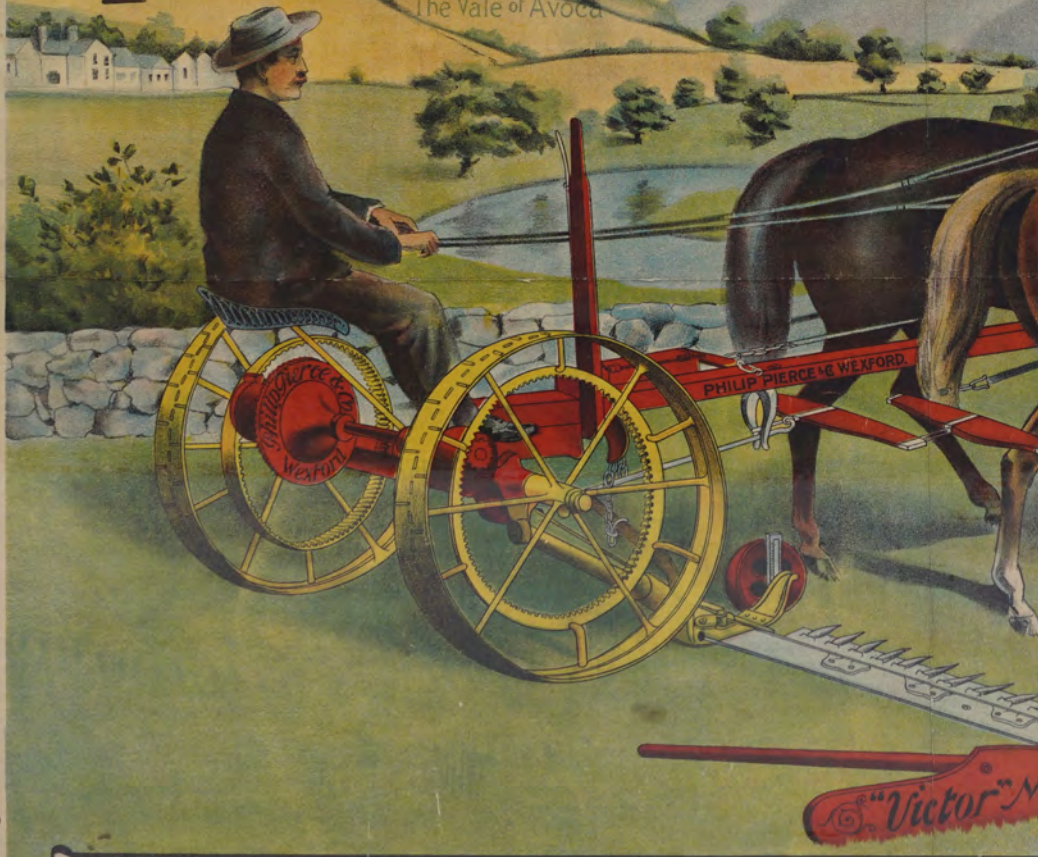

€300 - 500

AND AT 59, RUE DE FLANDRE.
PARIS.

PHILIP PIERCE

The Vale of Avoca

170
**PHILIP PIERCE &
CO. WEXFORD
ORIGINAL
VINTAGE POSTER**
At 59 Rue De Flandre
Paris', 'The Vale of
Avoca', poster depicting
horse-drawn mower.
'The Ormond Printing
Co. Ltd. Colour Printers,
Dublin'. Enclosed in a
bird's eye maple frame
71 x 100 cm.