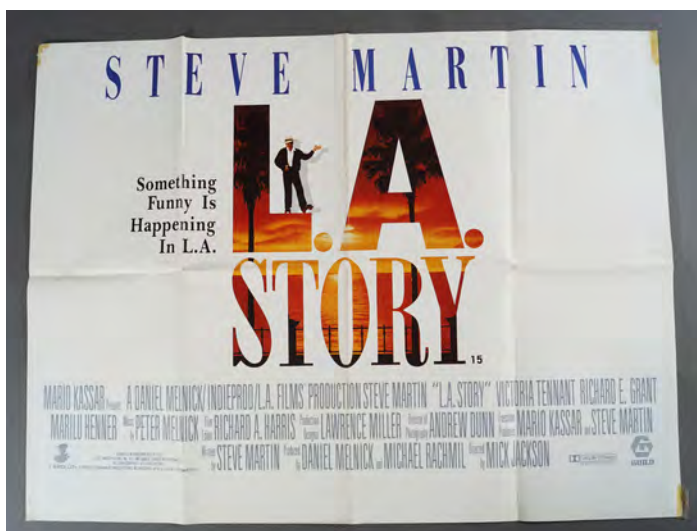

848

LA STORY

Starring Steve Martin, Quad poster 1991, double sided 76.2 x 101.6 cm.

€80 - 120