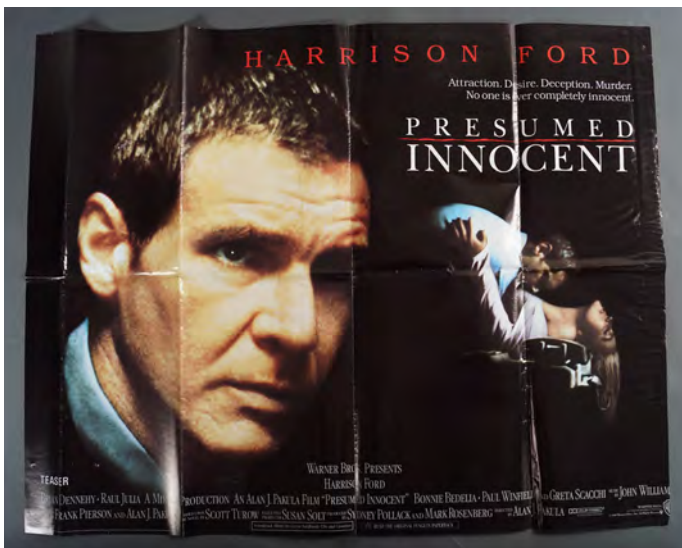

923
PRESUMED INNOCENT
1990 Quad Poster. Starring Harrison
Ford, Brian Dennehy, Raul Julia. This
is labelled as a Teaser poster yet it
features all the credits too. Water
damage to back and one inch fold
stuck
76.2 x 101.6 cm.

€150 - 180