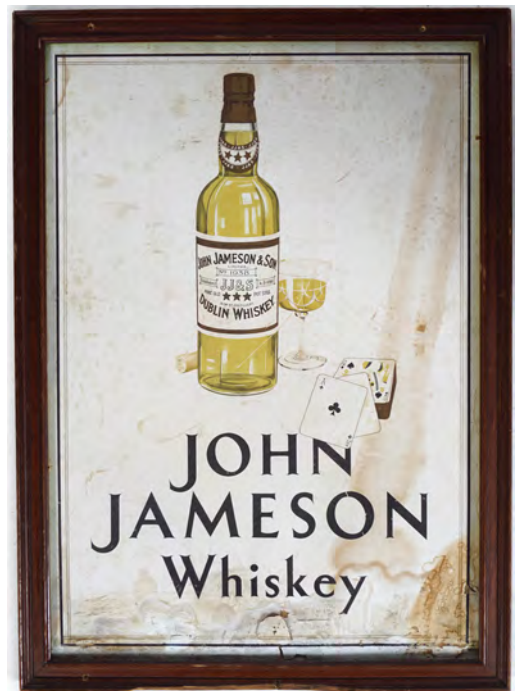

€100 - 150

105
ORIGINAL VINTAGE POSTER
 'I Prefer a Bass' depicting a gentleman with bow tie,
 'Guy & Co. Cork' label verso, Artist Berribal, poster
 laid on card, framed
 46 x 62 cm.

€150 - 250

106
WM. CAIRNES & SON ALES & STOUTS SIGN
 Drogheda Brewery, on draught and in bottle, poster
 laid on card framed
 28 x 37 cm.

€50 - 80

107
JOHN JAMESON WHISKEY ORIGINAL POSTER
 Poster, framed
 70 x 49 cm.

€50 - 80

108
IRISH SWEEPS BALLSBRIDGE SHARES SERVICE POSTER

Original poster on wood, 'It Might Be Yours!'
 102x 56 cm.

€150 - 250

109
FRY'S PURE COCOA ORIGINAL SIGN

Enamelled sign
 29 x 44 cm.

€50 - 80

110
CERTIFICATE FOR GREAT EASTERN RAILWAY

Great Eastern Railway Pension Supplement Fund Certificate, November 1891, print mounted with cut-out border and framed
 75 x 55 cm.