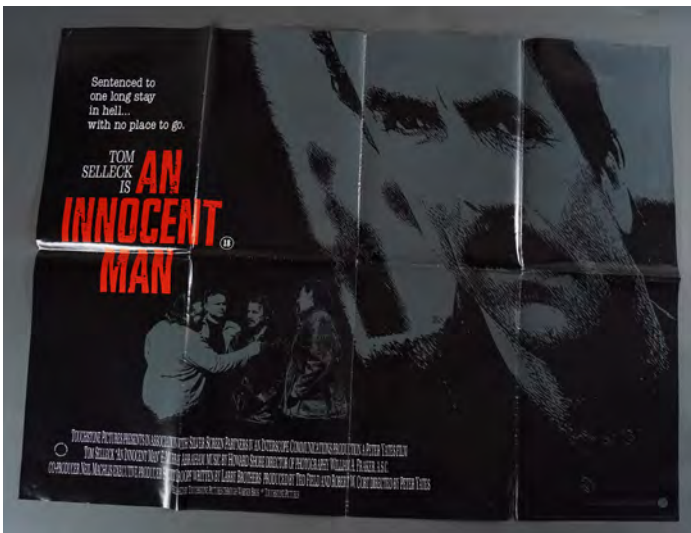

853

AN INNOCENT MAN

1989 Quad poster. Director: Peter Yates Writer: Larry Brothers Stars: Tom Selleck, F. Murray Abraham and Laila Robins
76.2 x 101.6 cm.

€200 - 300