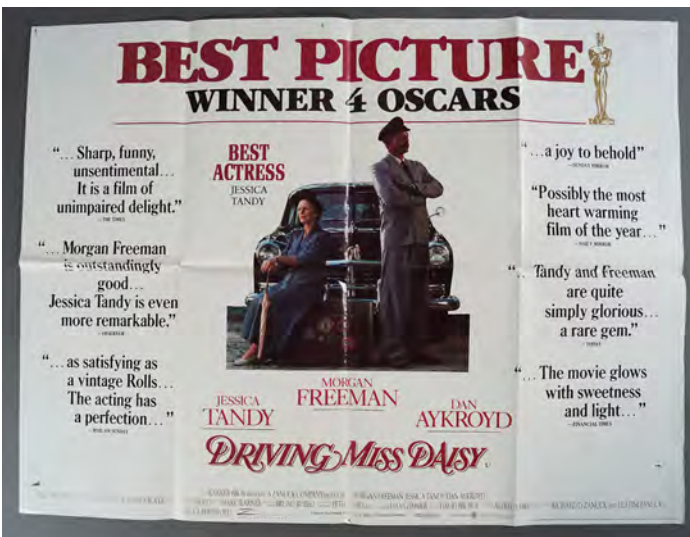

860

DRIVING MISS DAISY

Morgan Freeman, Jessica Tandy, Dan Aykroyd, UK quad poster, single sided, 1989. Water damage to the right of poster
76.2 x 101.6 cm.

€200 - 300