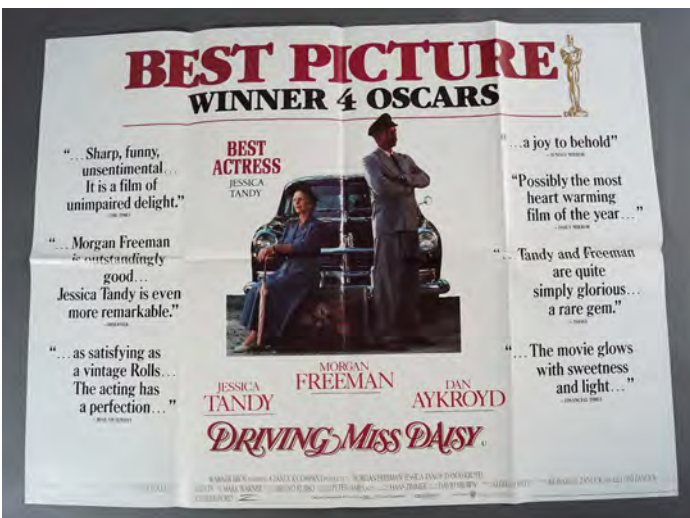

€200 - 300

957

THE GRIFTERS

1990 Quad poster, single sided, folded. Starring John Cusack, Anjelica Huston, Annette Bening, Dir: Martin Scorcese 76.2 x 101.6 cm.

€200 - 300

958

DRIVING MISS DAISY

1989 Quad poster, single sided, folded. Starring Morgan Freeman, Jessica Tandy, Dan Aykroyd 76.2 x 101.6 cm.