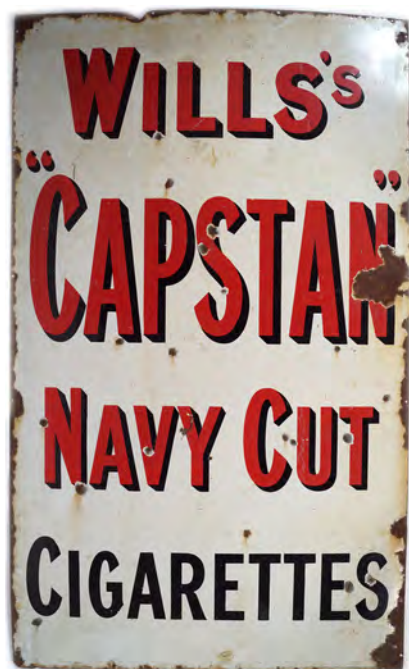

181
**WILLS'S CAPSTAN NAVY CUT
CIGARETTES SIGN**

Original enamelled sign.
153 x 92 cm.

€200 - 300