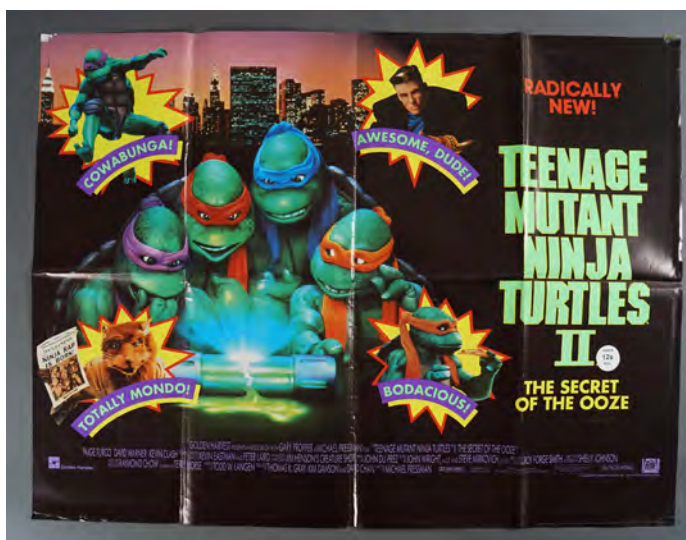

818

TEENAGE MUTANT NINJA TURTLES II

Dir: Michael Pressman, Turtles, pizza, Writers: Kevin Eastman (based on characters created by), Paige Turco, David Warner, Michelan Sisti, Splinter, 1991 Quad poster 76.2 x 101.6 cm.

€100 - 150