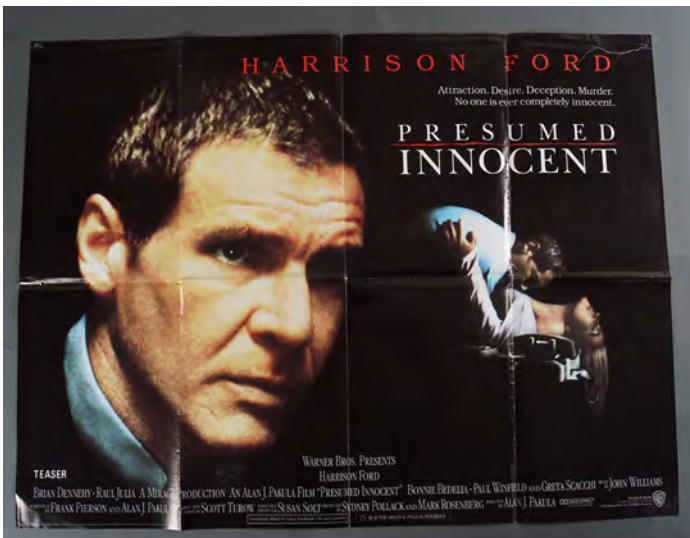

823

PRESUMED INNOCENT

1990 Quad Poster. Starring Harrison Ford, Brian Dennehy, Raul Julia. This is labelled as a Teaser poster yet it features all the credits too. Small tear to upper right hand corner
76.2 x 101.6 cm.

€100 - 150