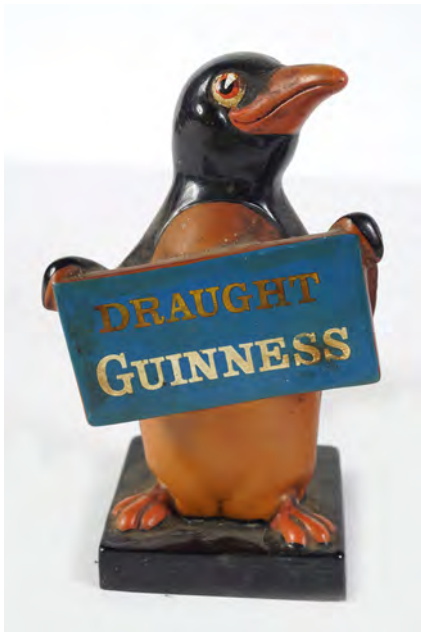

483
**DRAUGHT GUINNESS ADVERTISING
PENGUIN**
Made in Ireland
18 cm. high; 10 cm. wide; 8 cm. deep

€50 - 80