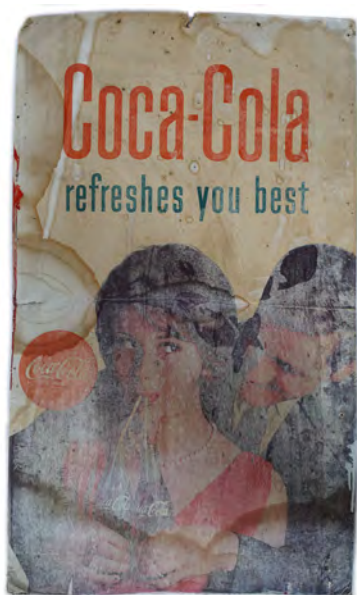

516
**COCA-COLA REFRESHES YOU BEST
ORIGINAL POSTER**

Poster laid on cardboard
69 x 40 cm.

€50 - 80