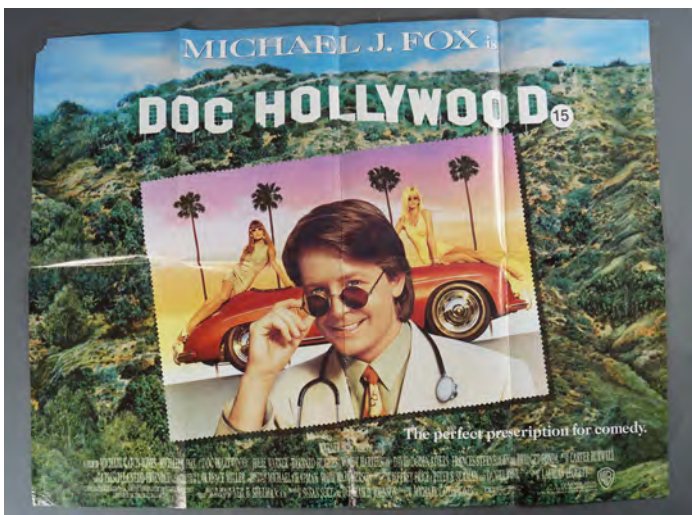

869

DOC HOLLYWOOD

1991 Quad poster. Michael J Fox, Julie Warner, Barnard Hughes, Woody Harrelson, David Ogden Stiers, Bridget Fonda.
76.2 x 101.6 cm.

€200 - 300