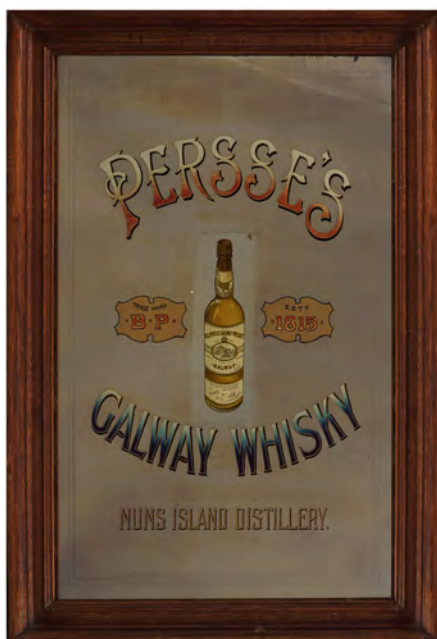

668
PERSE'S GALWAY WHISKY MIRROR

as supplied to the House of Commons, Nuns Island Distillery, William W. Cleland Falcon Steam printing works, Belfast

111 x 86 cm.

€5,000 - 8,000