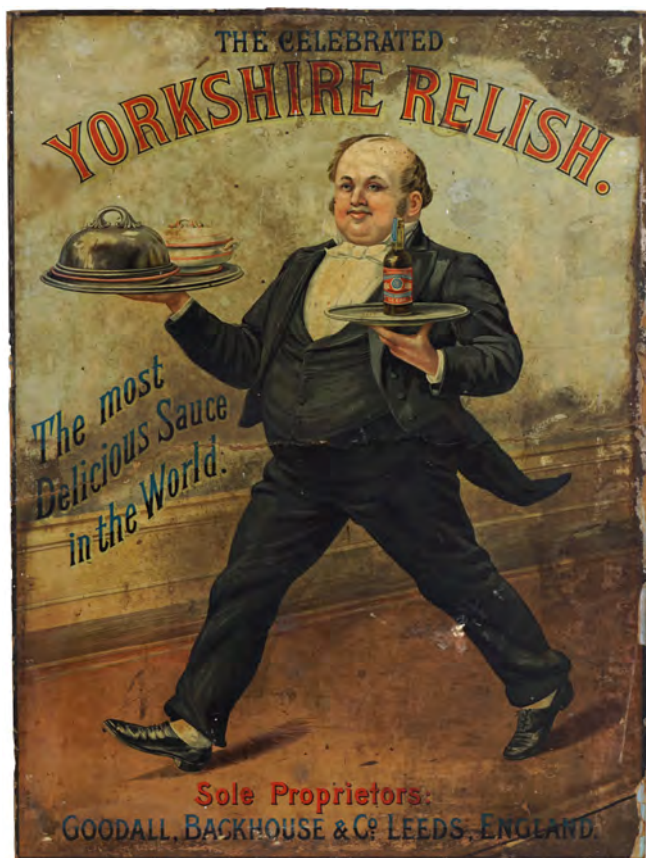

24
DWD WHISKEY ORIGINAL MIRROR
 The Dublin Distilleries Co. Limited, Jones Road,
 Distillery
 46 x 28 cm.

€100 - 150

25
**YORKSHIRE RELISH ORIGINAL
 VINTAGE POSTER**

The Celebrated Yorkshire Relish, The Most Delicious Sauce in The World' poster. Sale proprietors Goodall, Backhouse & Co., Leeds, England. 50 x 37 cm.