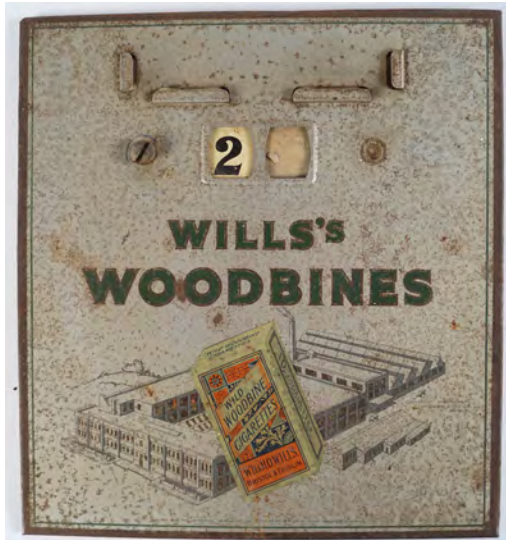

590
WILLS'S WOODBINES CALENDAR
Enclosed in a tin case
27 x 24 cm.

€100 - 150