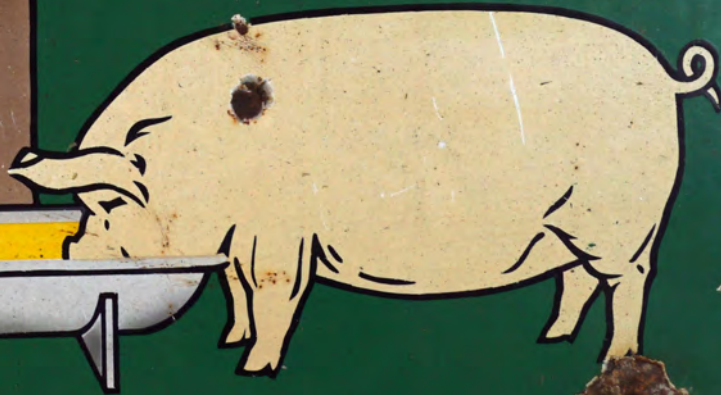

IN 'CLOVER'

ONS L^{TD} TRALEE EST. 1795