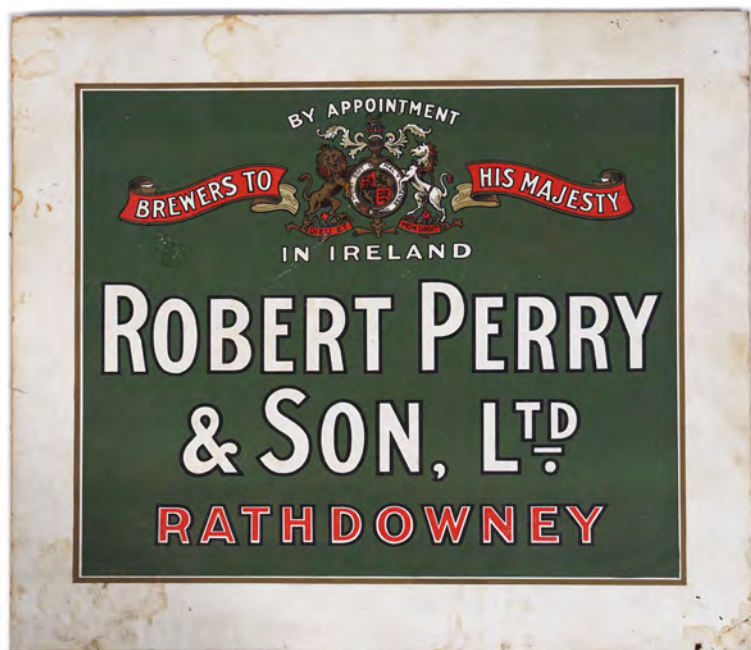

OXO AND MILK ORIGINAL VINTAGE POSTER

Brekky The Oxo Habit', (poster laid on card)

37 x 24 cm.

€150 - 250

C^o. WEXFORD FARMERS at WINTER SHOW, DUBLIN.
BY INVITATION OF
John Power & Son.
DECEMBER 1896.

LOT 300