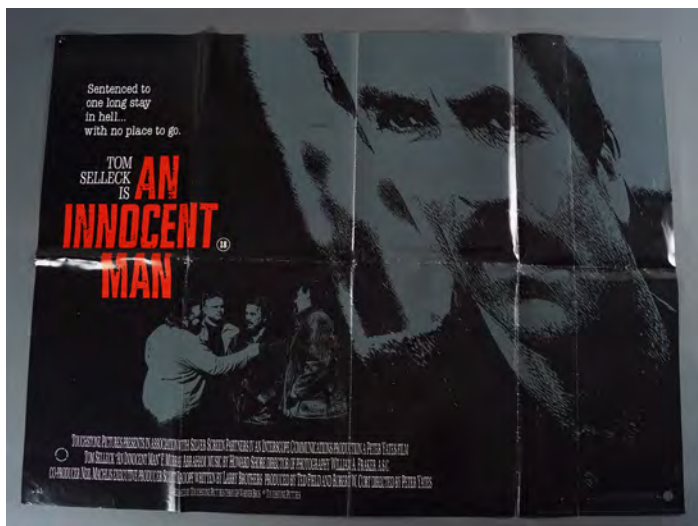

939
AN INNOCENT MAN

1989 Quad poster. Director: Peter Yates
Writer: Larry Brothers Stars: Tom Selleck, F. Murray Abraham and Laila Robins
76.2 x 101.6 cm.

€150 - 180