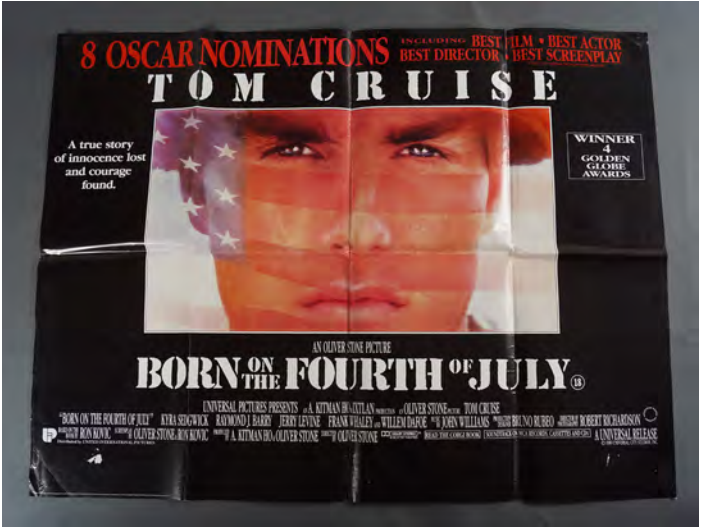

872
BORN ON THE FOURTH OF JULY

1990 Quad poster. Tom Cruise, Bryan Larkin, Raymond J. Barry, dir. Oliver Stone 76.2 x 101.6 cm.

€140 - 180