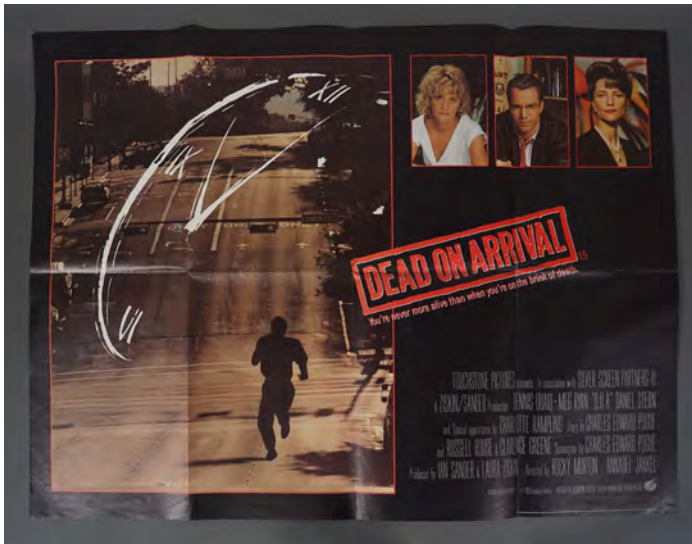

MASQUERADE

Original Quad poster, 1988. Rob

Lowe, Meg Tilly, Kim Cattrall

76.2 x 101.6 cm.

€100 - 150

768

DEAD ON ARRIVAL

Stars: Dennis Quaid, Meg Ryan and Charlotte Rampling, UK Quad poster single sided, 1988
76.2 x 101.6 cm.