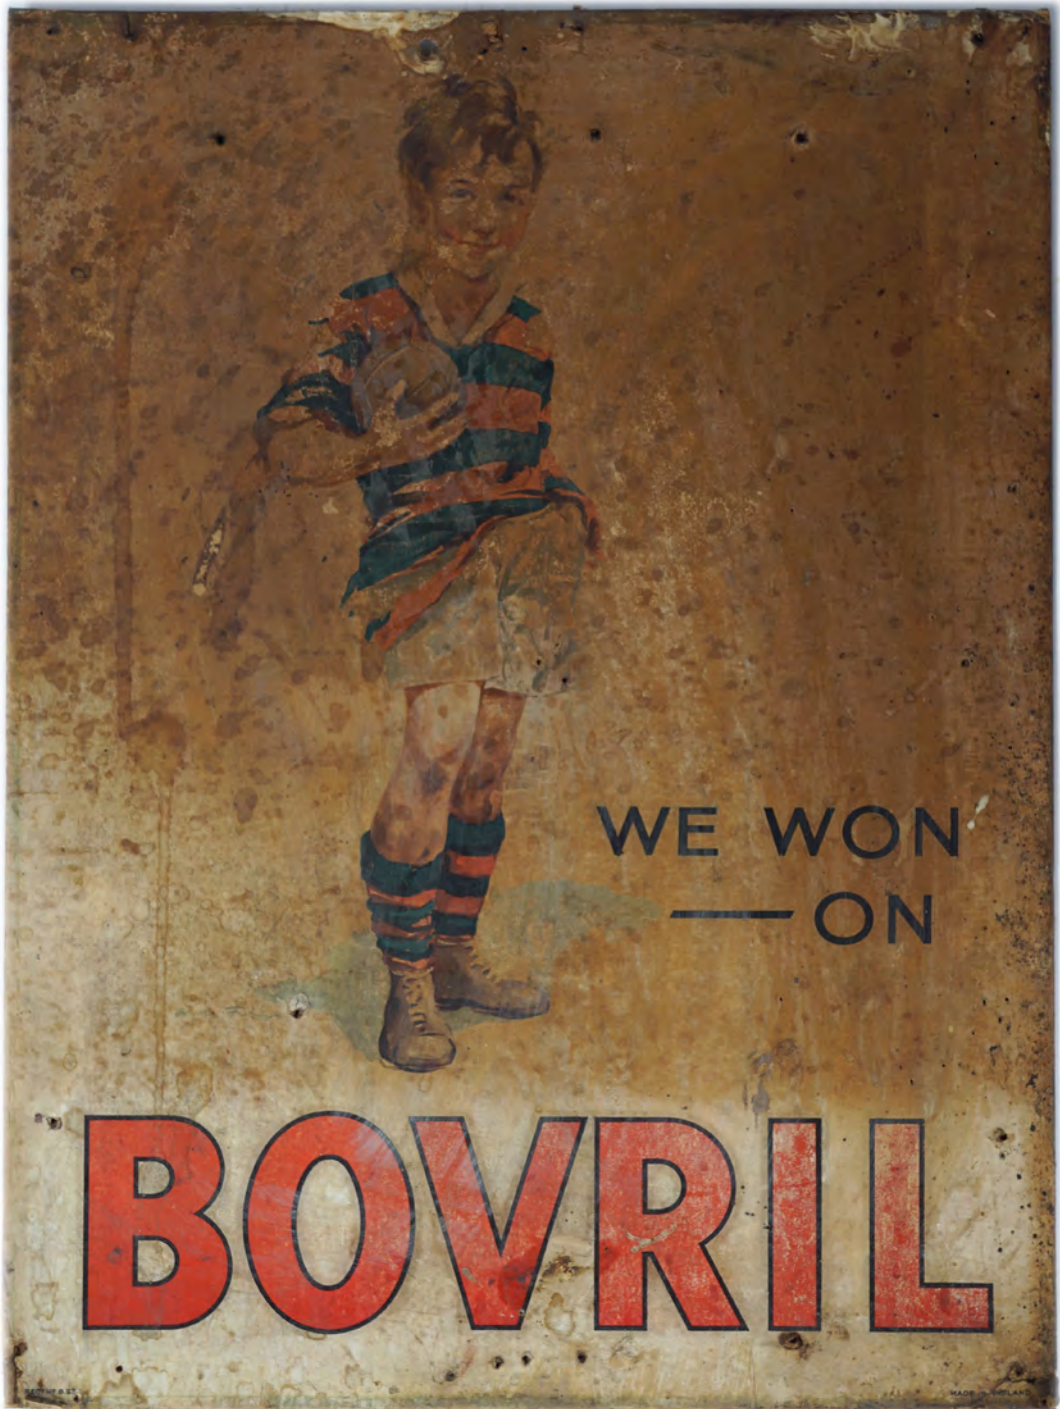

391

ORIGINAL VINTAGE POSTER

We Won - on Bovril' (poster laid on card). Kerry football youth, made in Ireland bottom right 50 x 37 cm.

€500 - 800