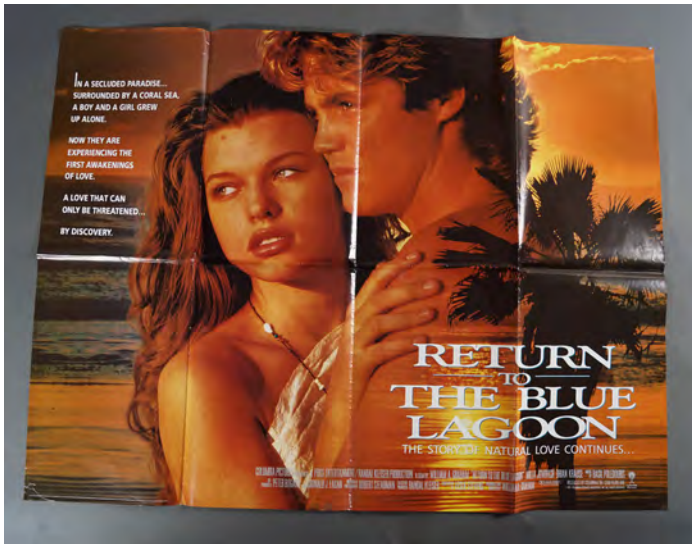

927
RETURN TO THE BLUE LAGOON

Quad poster, Milla Jovovich, Brian Krause, loss to outer left hand side
76.2 x 101.6 cm.

€100 - 150