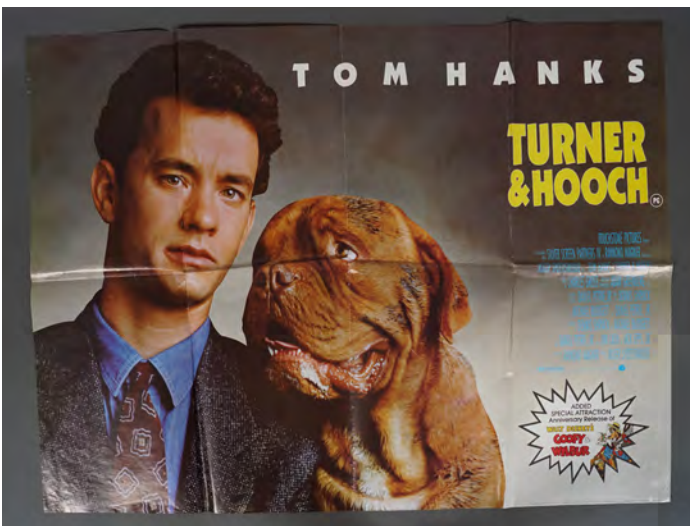

773
TURNER & HOOCH

Dogue de Bordeaux, Tom Hanks, Mare Winningham, Craig T. Nelson, Single sided Quad Poster 1989 76.2 x 101.6 cm.

€200 - 300