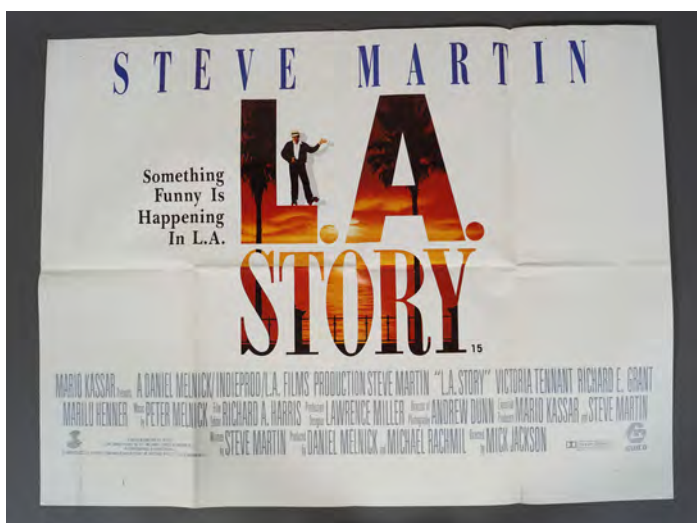

1006
L.A. STORY
Starring Steve Martin, printed in 1991
76.2 x 101.6 cm.

€150 - 250