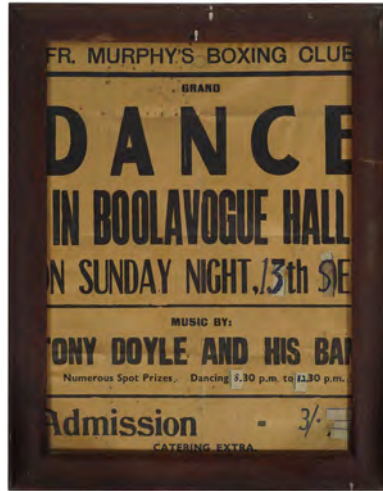

166
**FR. MURPHY'S BOXING CLUB
ORIGINAL POSTER**

Dane in Boolavogue Hall, poster framed
50 x 37 cm.

€100 - 150