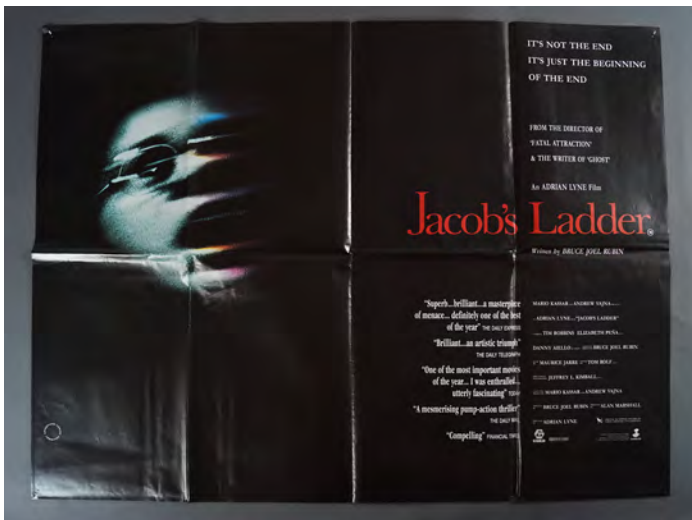

€100 - 150

967
JACOB'S LADDER
 1990 Quad poster, double sided,
 folded. Starring Tim Robbins, Elizabeth
 Peña, Danny Aiello
 76.2 x 101.6 cm.

€100 - 150

968
LOOK WHO'S TALKING TOO
 John Travolta, Kirstie Alley, Bruce Willis
 (voice). 1991 quad poster, with Drop
 Dead Fred advertising poster taped
 to back
 76.2 x 101.6 cm.