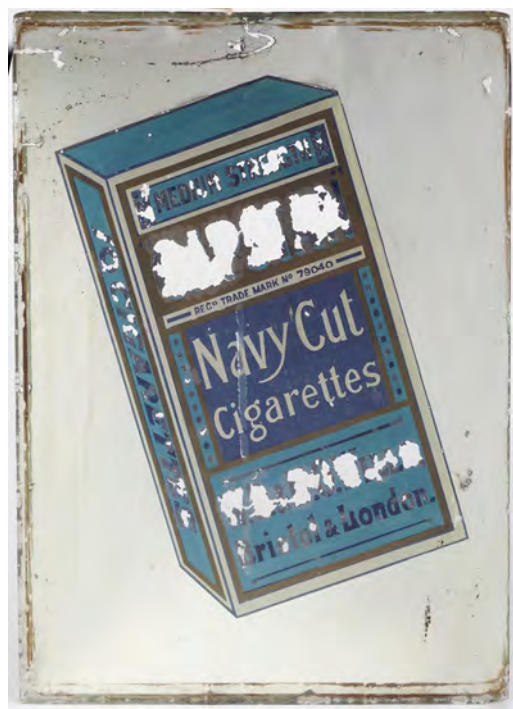

584
NAVY CUT CIGARETTES ADVERTISING MIRROR

W.D. & H.O. Wills, Bristol & London
48 x 38 cm.

€200 - 300