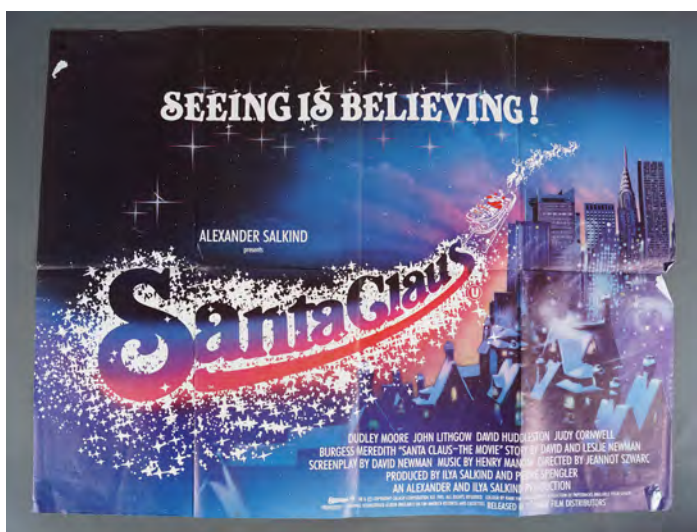

811
SANTA CLAUS

Dudley Moore as the goody, John
Lithgow as the baddy, Christmas,
Santa Claus. Small tear on outside
fold

76.2 x 101.6 cm.

€150 - 180