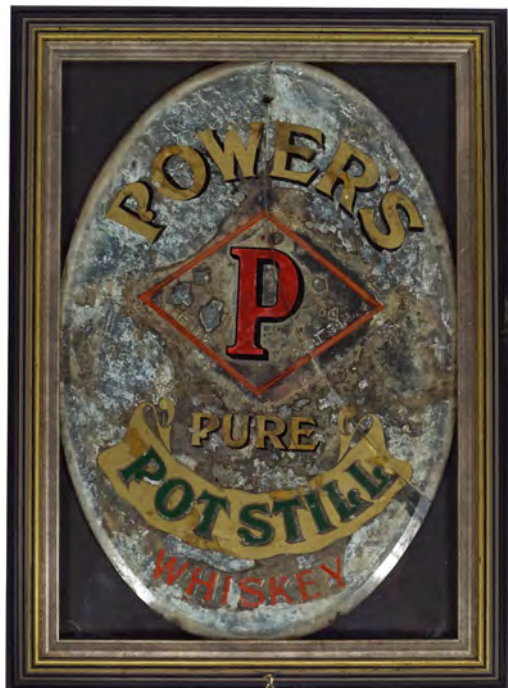

Original, with rich scroll decoration
44 cm. high; 42 cm. wide; 38 cm. deep

€400 - 600

2
**BUCHANAN'S 'RED SEAL'
 SCOTCH WHISKY POSTER**
 Original poster enclosed in a gilt frame
 40 x 30 cm.

€140 - 180

3
2 ORIGINAL VINTAGE POSTERS
 Egans Ten Years Old Whiskey, Age & Quality;
 Gordon's Gin Stands Supreme; Each a poster on
 metal
 30 x 22 cm.

€100 - 150

4
**CORCORAN & CO. CARLOW ORIGINAL
 MIRROR**
 High Class Mineral Waters, Carlow' Advertising
 mirror, framed with original Corcoran frame
 40 x 50 cm.

€300 - 500

5
**F. L. CLEAVERS TOILET SOAP
 ORIGINAL POSTER**
 For Youth & Health' gilded lettering, poster
 enclosed in a bird's eye maple frame, Artist G.G.
 Hardy
 57 x 28 cm.

€400 - 600

6
**JOHN POWER & SON ORIGINAL
POSTER**
John's Lane Distillery, Dublin, 'Pot Still Whiskey',
poster framed
29 x 39 cm.

€100 - 150

7
**POWER'S PURE POT STILL WHISKEY
ORIGINAL MIRROR**
Advertising mirror, framed
48 x 33 cm.