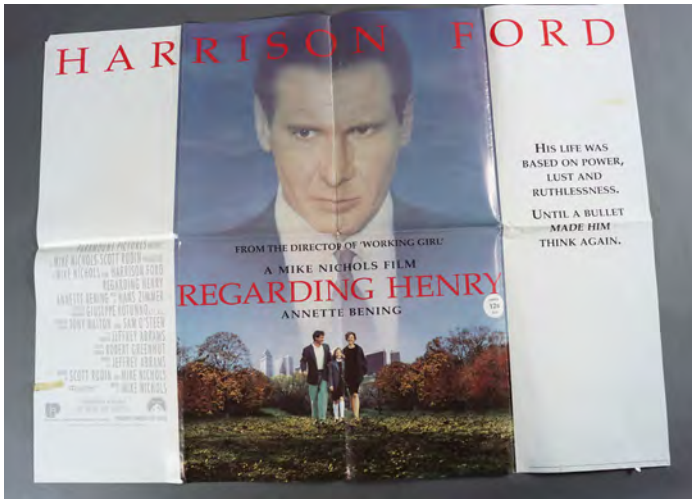

940
REGARDING HENRY
1991 Quad poster, double sided.
Starring Harrison Ford, Annette Bening, Bill Nunn.
76.2 x 101.6 cm.

€200 - 300