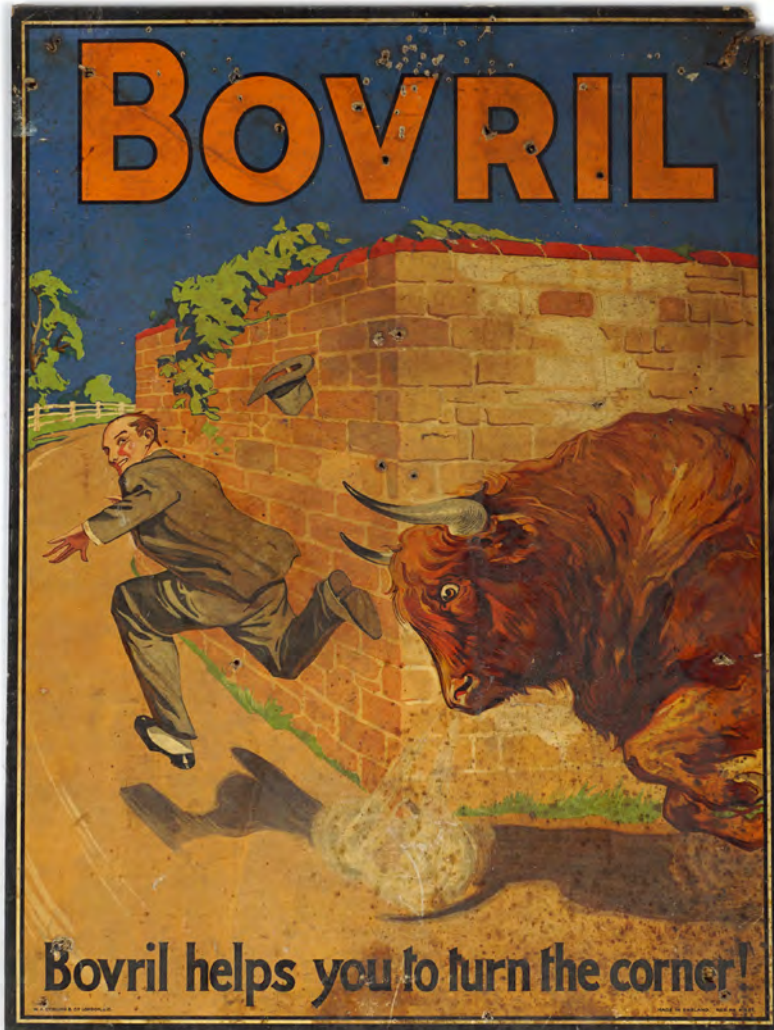

389
**ORIGINAL
 VINTAGE BOVRIL
 POSTER ART**

Bovril Helps You To Turn
 The Corner!' (poster laid
 on card). Note: W.A.
 Stirling & Co. London
 Reg No A457
 51 x 38 cm.

€800 - 1,200

390

ORIGINAL COLMAN'S MUSTARD POSTER