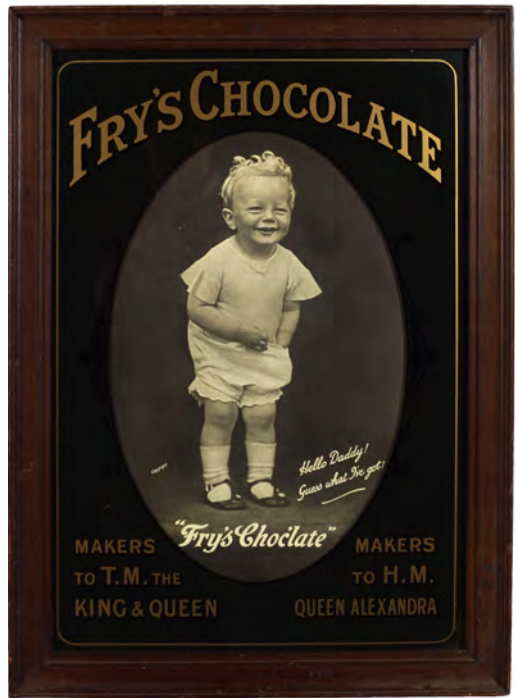

After S.E. Scott 1910
 42 x 55 cm.

€100 - 150

298
GUINNESS IS GOOD FOR YOU ORIGINAL POSTER

Printed on board
 68 x 56 cm.

€150 - 250

299
FRY'S CHOCOLATE ORIGINAL POSTER

To their Majesty's The King and Queen, glass printed on inside, in original frame.
 49 x 34 cm.