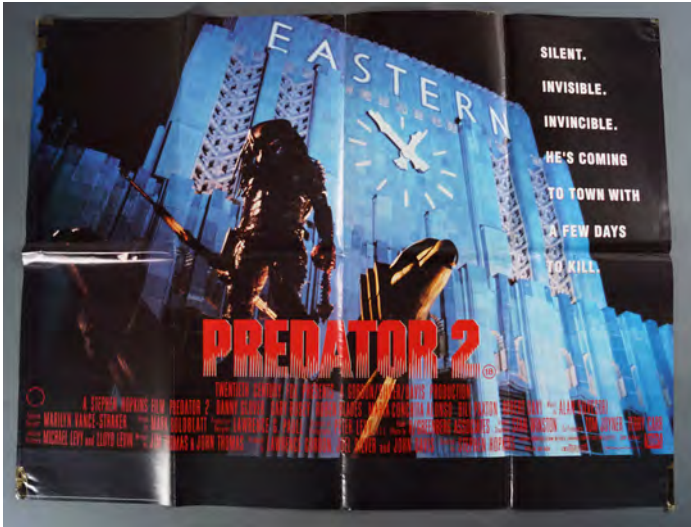

933

PREDATOR 2

1990 Quad poster, double sided and folded. Starring Kevin Peter Hall, Danny Glover, Gary Busey, Rubén Blades, Maria Conchita Alonso, Bill Paxton
76.2 x 101.6 cm.

€200 - 300