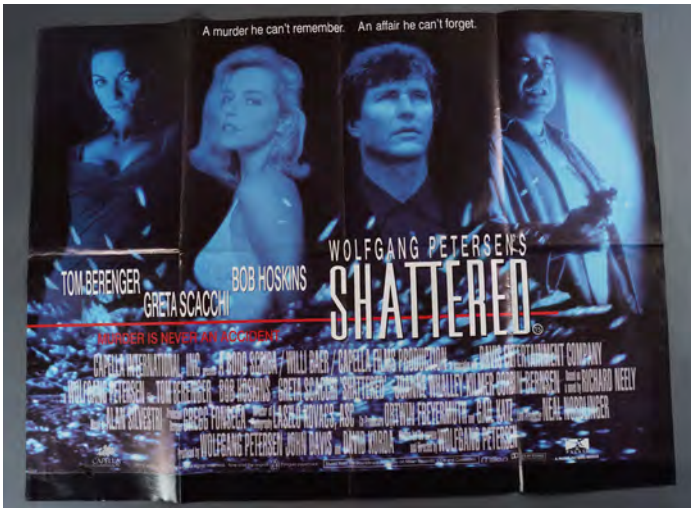

953

SHATTERED

1991 Quad poster, single sided, folded. Dir: Wolfgang Petersen, novel by Richard Neely, Tom Berenger, Bob Hoskins, Greta Scacchi
76.2 x 101.6 cm.

€250 - 350