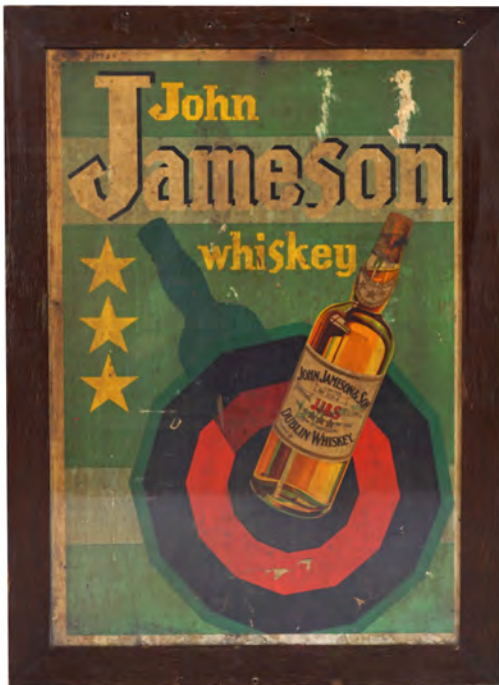

€300 - 500

144

2 BASS IN BOTTLE ORIGINAL POSTERS

Print on glass panel; print on glass panel, W. Davis & Sons, Birmingham
13 x 2; 35 x 51 cm.

€100 - 150

145

JOHN JAMESON WHISKEY ORIGINAL VINTAGE POSTER

Dublin whiskey, poster laid on cardboard, framed
65 x 45 cm.