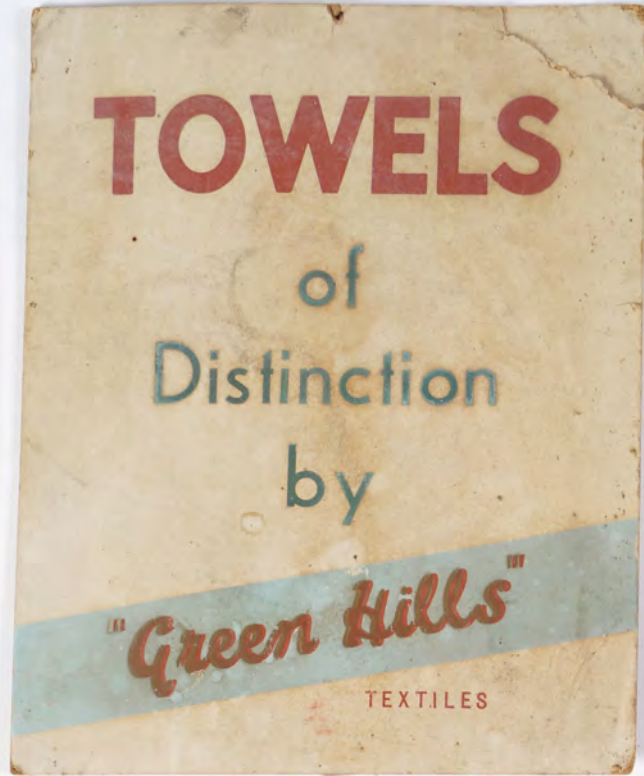

351

COLLECTION OF FREE STANDING CARD SIGNS

Towels of Distinction' by Green Hills (31 cm. high); Terry's Crystal Mint Creams; McEwan's Export (poster laid on card laid on metal) (2); 'Are They Rowntree's?'; Terry's Assorted Neapolitans; Jacob's Famous Biscuits; Cope's Rose Apple Brown Flake 31 cm. high

€200 - 300