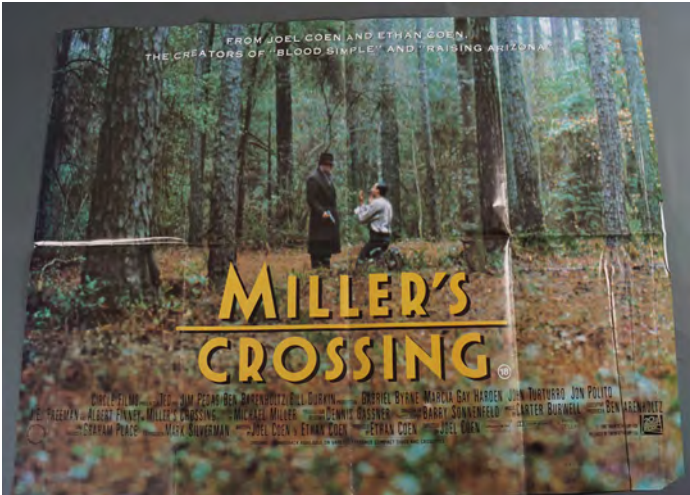

963

MILLER'S CROSSING

1990 Quad poster, single sided.
Starring Gabriel Byrne, Albert Finney
and John Turturro
76.2 x 101.6 cm.

€140 - 180